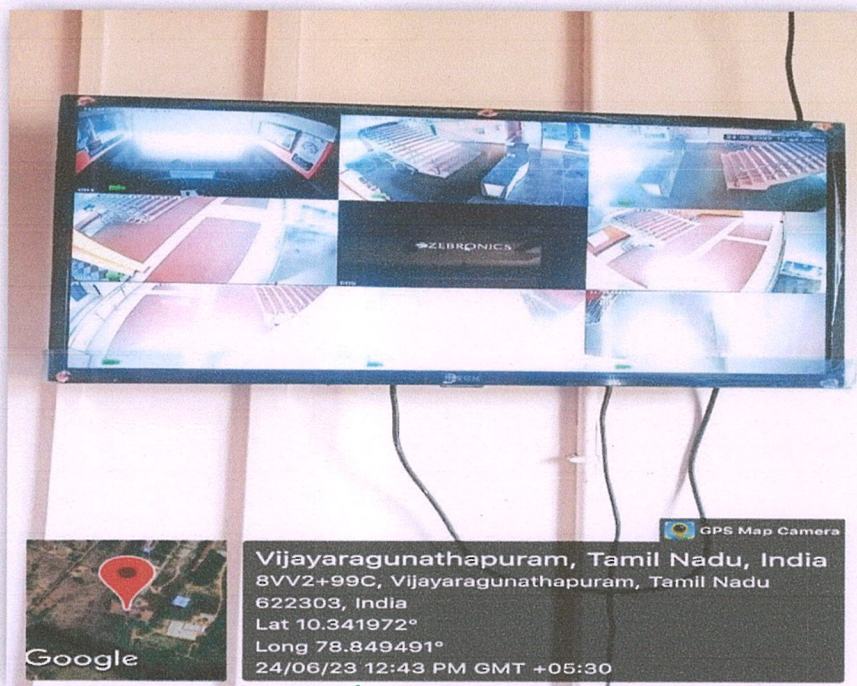

KAIKKURICHI, PUDUKKOTTAI – 622 303

24*7 CCTV COVERAGE IN COLLEGE CAMPUS

Dr. S. THILAGAVATHI M.E., Ph.D.,
PRINCIPAL
SRI BHARATHI ENGINEERING
COLLEGE FOR WOMEN
Kaikkurichi - 622 303, Pudukkottai Dt.

SRI BHARATHI ENGINEERING COLLEGE FOR WOMEN
(Approved by AICTE, New Delhi & Affiliated to Anna University, Chennai)
KAIKKURICHI, PUDUKKOTTAI – 622 303