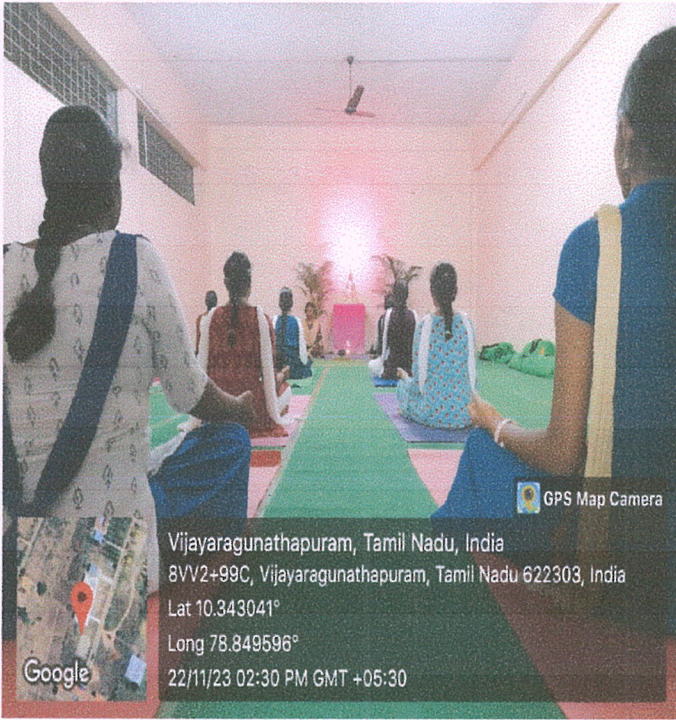

SRI BHARATHI ENGINEERING COLLEGE FOR WOMEN

(Approved by AICTE, New Delhi & Affiliated to Anna University, Chennai)

KAIKKURICHI, PUDUKKOTTAI – 622 303

YOGA ROOM

Dr. S. THILAGAVATHI M.E., Ph.D.,
PRINCIPAL
SRI BHARATHI ENGINEERING
COLLEGE FOR WOMEN
Kaikkurichi - 622 303, Pudukkottai Dt.