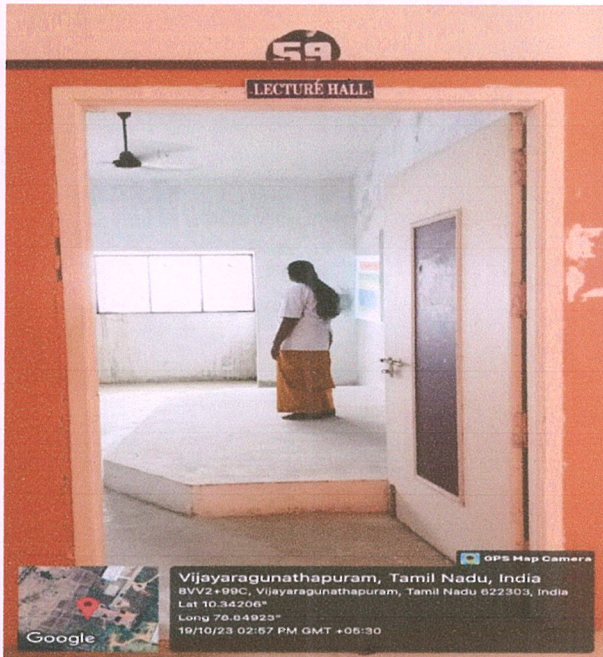

SRI BHARATHI ENGINEERING COLLEGE FOR WOMEN
(Approved by AICTE, New Delhi & Affiliated to Anna University, Chennai)
KAIKKURICHI, PUDUKKOTTAI – 622 303

ICT BASED CLASS ROOMS

Dr. S.THILAGAVATHI M.E.,Ph.D.,
PRINCIPAL
SRI BHARATHI ENGINEERING
COLLEGE FOR WOMEN
Kaikkurichi - 622 303, Pudukkottai Dt.,