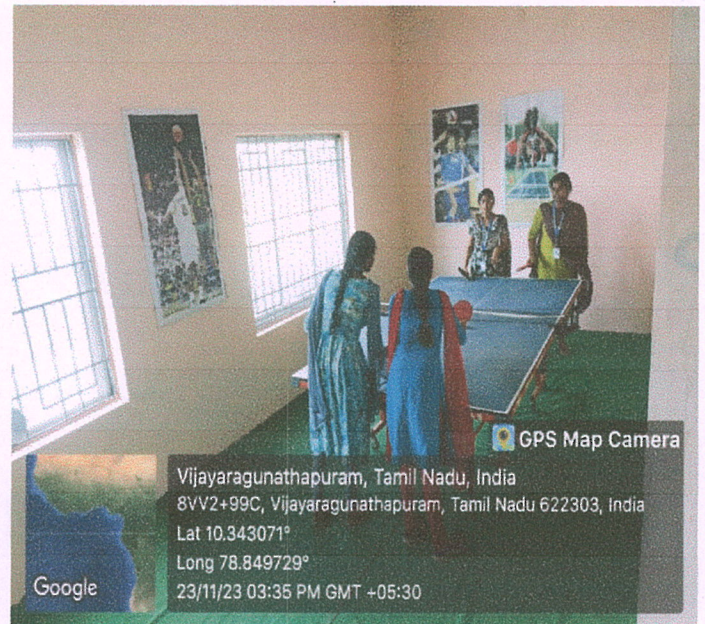

SRI BHARATHI ENGINEERING COLLEGE FOR WOMEN

(Approved by AICTE, New Delhi & Affiliated to Anna University, Chennai)

KAIKKURICHI, PUDUKKOTTAI – 622 303

SPORTS & INDOOR GAMES

Dr. S. THILAGAVATHI, E. P.
PRINCIPAL
SRI BHARATHI ENGINEERING
COLLEGE FOR WOMEN
Kaikkurichi - 622 303, Pudukkottai Dt.