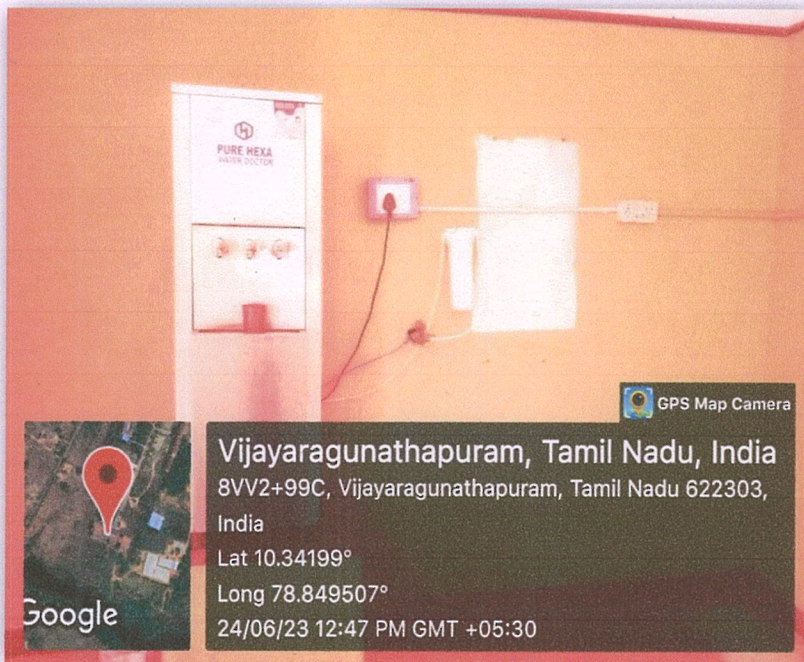

SRI BHARATHI ENGINEERING COLLEGE FOR WOMEN

(Approved by AICTE, New Delhi & Affiliated to Anna University, Chennai)

KAIKKURICHI, PUDUKKOTTAI – 622 303

WATER PURIFIER

Dr. S.THILAGAVATHI M.E., Ph.D.,
PRINCIPAL
SRI BHARATHI ENGINEERING
COLLEGE FOR WOMEN
Kaikkurichi - 622 303, Pudukkottai Dt.