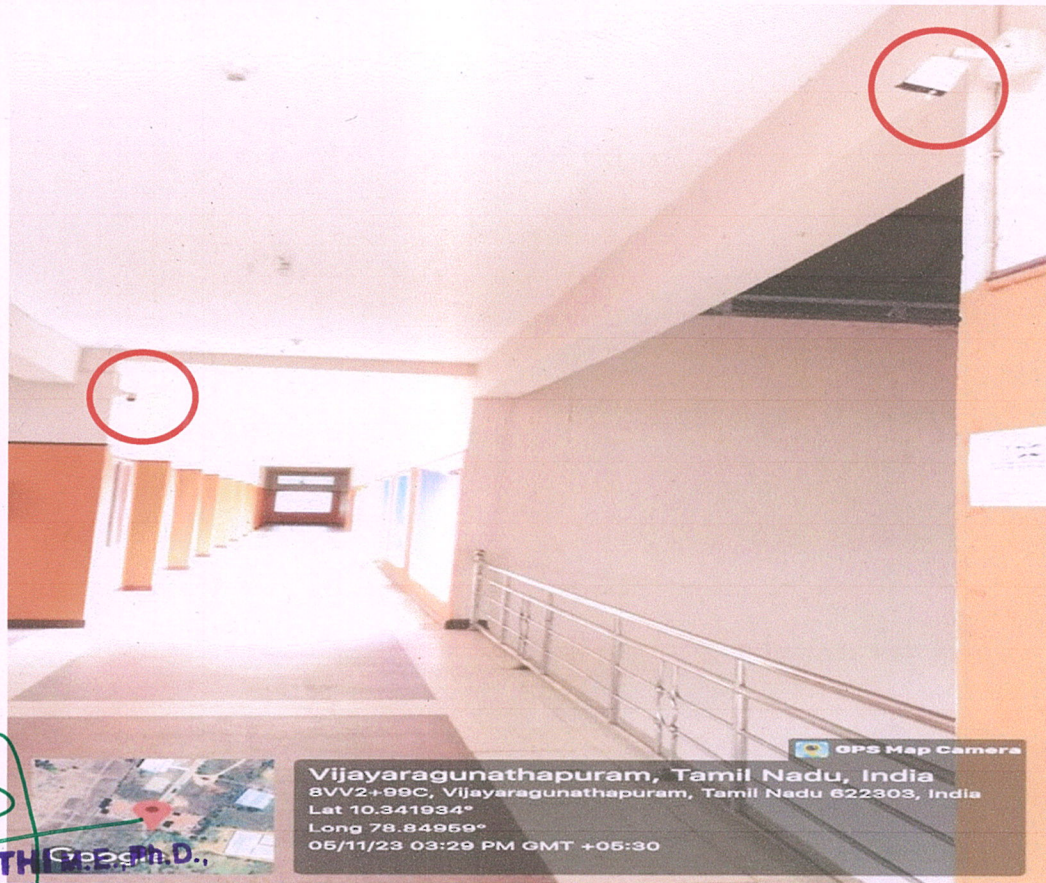

SECOND FLOOR

Dr. S. THILAGAVATHI, Ph.D.,
PRINCIPAL

SRI BHARATHI ENGINEERING
COLLEGE FOR WOMEN
Kaikkurchi - 622 303, Pudukkottai Dt.