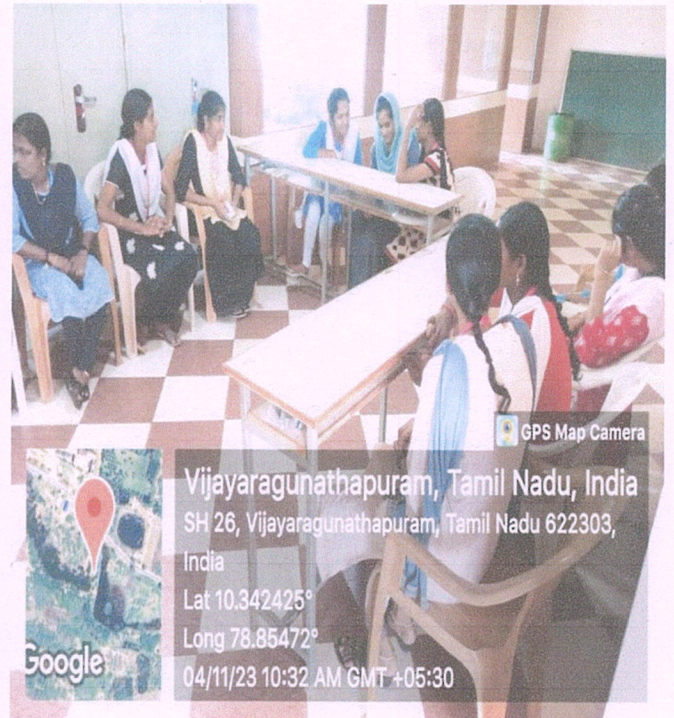

SRI BHARATHI ENGINEERING COLLEGE FOR WOMEN
(Approved by AICTE, New Delhi & Affiliated to Anna University, Chennai)
KAIKKURICHI, PUDUKKOTTAI – 622 303

RECREATION ROOM

Dr. S. THILAGAVATHI M.E., Ph.D.,
PRINCIPAL
SRI BHARATHI ENGINEERING
COLLEGE FOR WOMEN
Kaikkurichi - 622 303, Pudukkottai Dt.