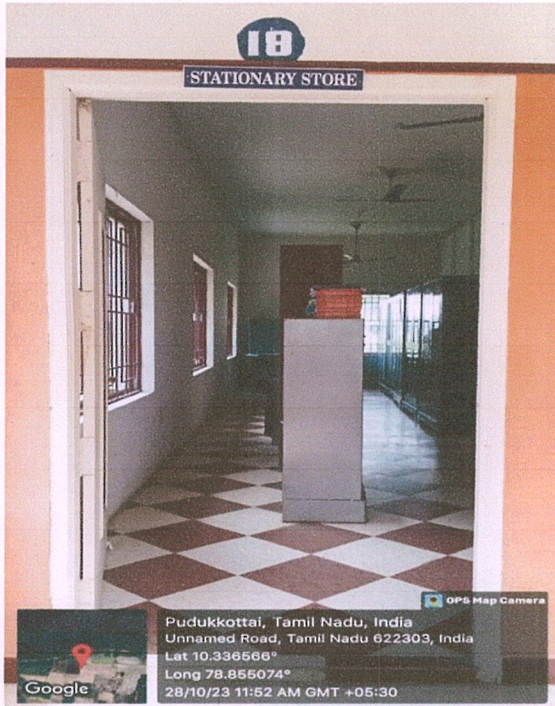

SRI BHARATHI ENGINEERING COLLEGE FOR WOMEN
(Approved by AICTE, New Delhi & Affiliated to Anna University, Chennai)
KAIKKURICHI, PUDUKKOTTAI – 622 303

STATIONARY STORE

Dr. S.THILAGAVATHI M.E.,Ph.D.,
PRINCIPAL
SRI BHARATHI ENGINEERING
COLLEGE FOR WOMEN
Kaikkurichi - 622 303, Pudukkottai DL