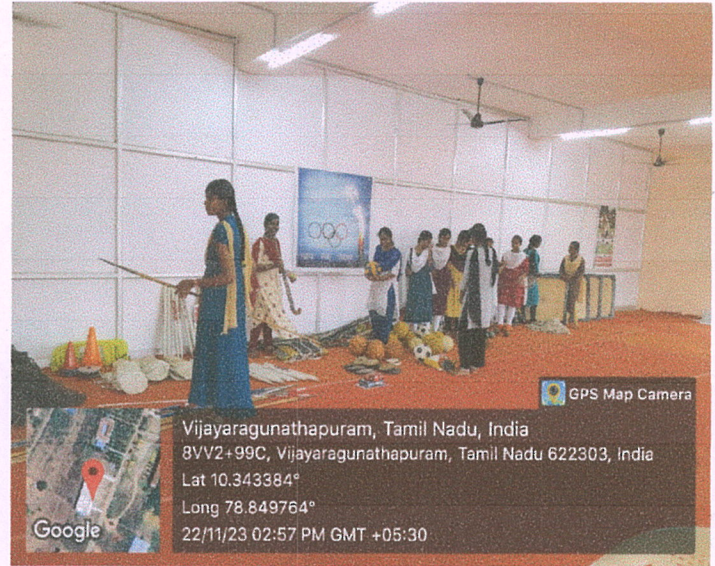

SRI BHARATHI ENGINEERING COLLEGE FOR WOMEN

(Approved by AICTE, New Delhi & Affiliated to Anna University, Chennai)

KAIKKURICHI, PUDUKKOTTAI – 622 303

SPORTS & INDOOR GAMES

Dr. S. THILAGAVATHI, E. P.
PRINCIPAL
SRI BHARATHI ENGINEERING
COLLEGE FOR WOMEN
Kaikkurichi - 622 303, Pudukkottai Dt.