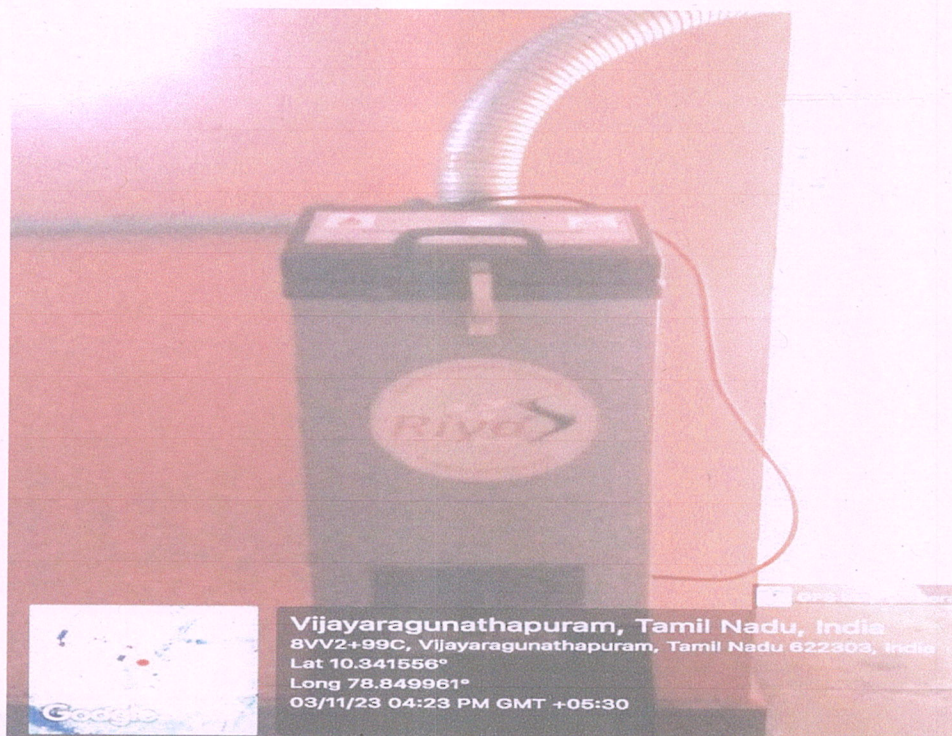

SRI BHARATHI ENGINEERING COLLEGE FOR WOMEN
(Approved by AICTE, New Delhi & Affiliated to Anna University, Chennai)
KAIKKURICHI, PUDUKKOTTAI – 622 303

INCENERATOR

Dr. S.THILAGAVATHI M.E., Ph.D.,
PRINCIPAL
SRI BHARATHI ENGINEERING
COLLEGE FOR WOMEN
Kaikkurichi - 622 303, Pudukkottai Dt.