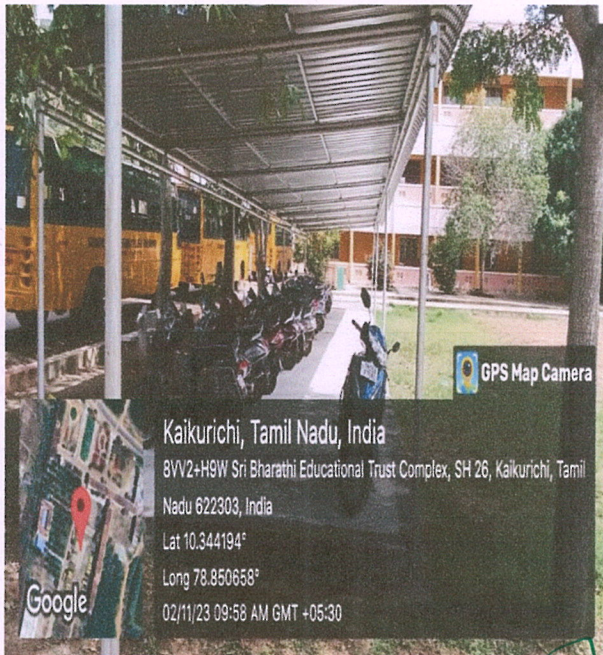

TWO WHEELER PARKING

Dr. S. Thilagavathi
Dr. S. THILAGAVATHI M.E., Ph.D.
PRINCIPAL
SRI BHARATHI ENGINEERING
COLLEGE FOR WOMEN
Kaikurichi - 622 303, Pudukkottai Dt.