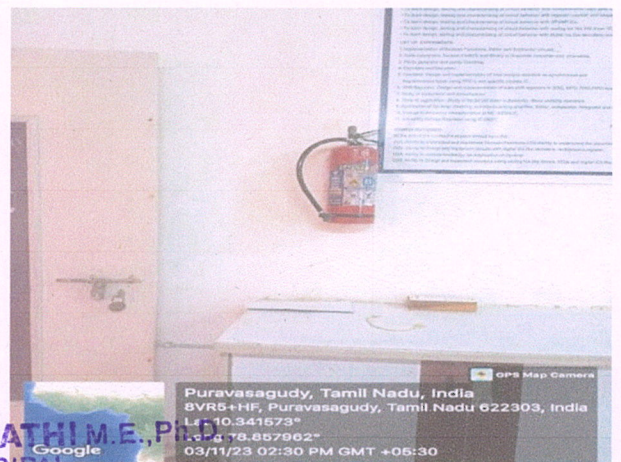

SRI BHARATHI ENGINEERING COLLEGE FOR WOMEN
(Approved by AICTE, New Delhi & Affiliated to Anna University, Chennai)
KAIKKURICHI, PUDUKKOTTAI – 622 303

FIRE EXTINGUISHER

SRI BHARATHI ENGINEERING COLLEGE FOR WOMEN
KAIKKURICHI - 622 303, Pudukkottai Dt.