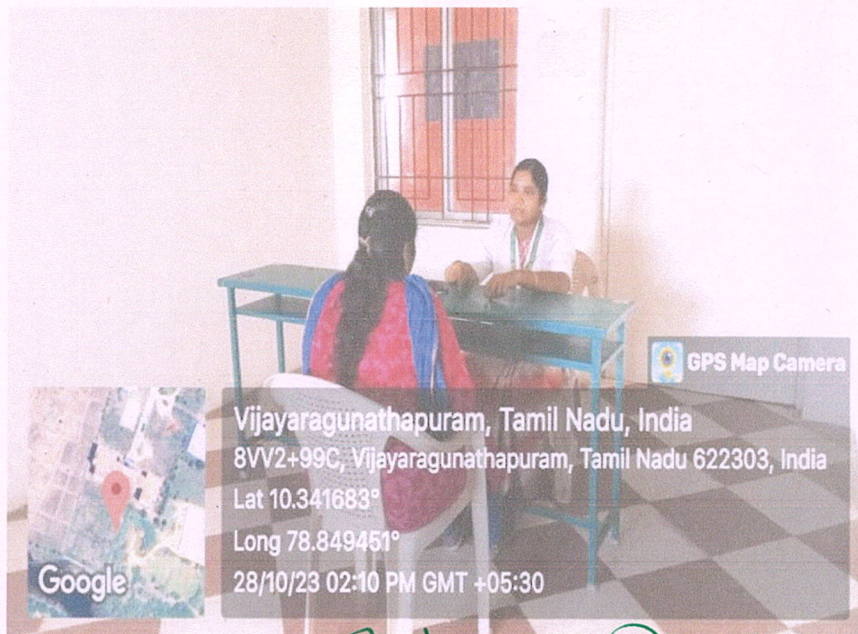

SRI BHARATHI ENGINEERING COLLEGE FOR WOMEN

(Approved by AICTE, New Delhi & Affiliated to Anna University, Chennai)

KAIKKURICHI, PUDUKKOTTAI – 622 303

COUNSELLING ROOM

Dr. **S.THILAGAVATHI M.E., Ph.D.**,
PRINCIPAL
SRI BHARATHI ENGINEERING
COLLEGE FOR WOMEN
Kaikkurichi - 622 303, Pudukkottai Dt.