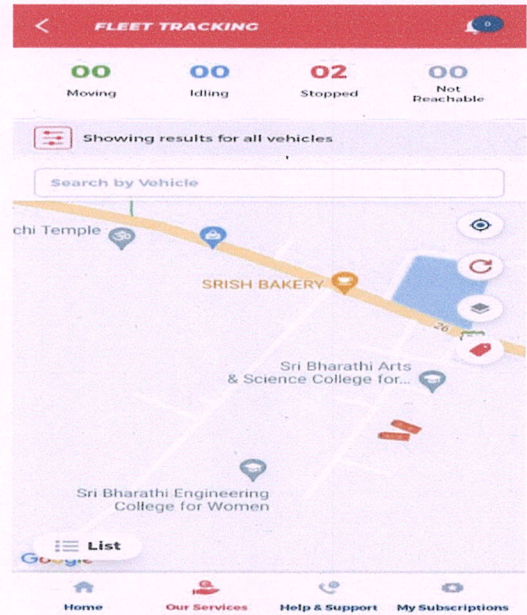

SRI BHARATHI ENGINEERING COLLEGE FOR WOMEN
(Approved by AICTE, New Delhi & Affiliated to Anna University, Chennai)
KAIKKURICHI, PUDUKKOTTAI – 622 303

GPS BASED COLLEGE TRANSPORTATION SYSTEM