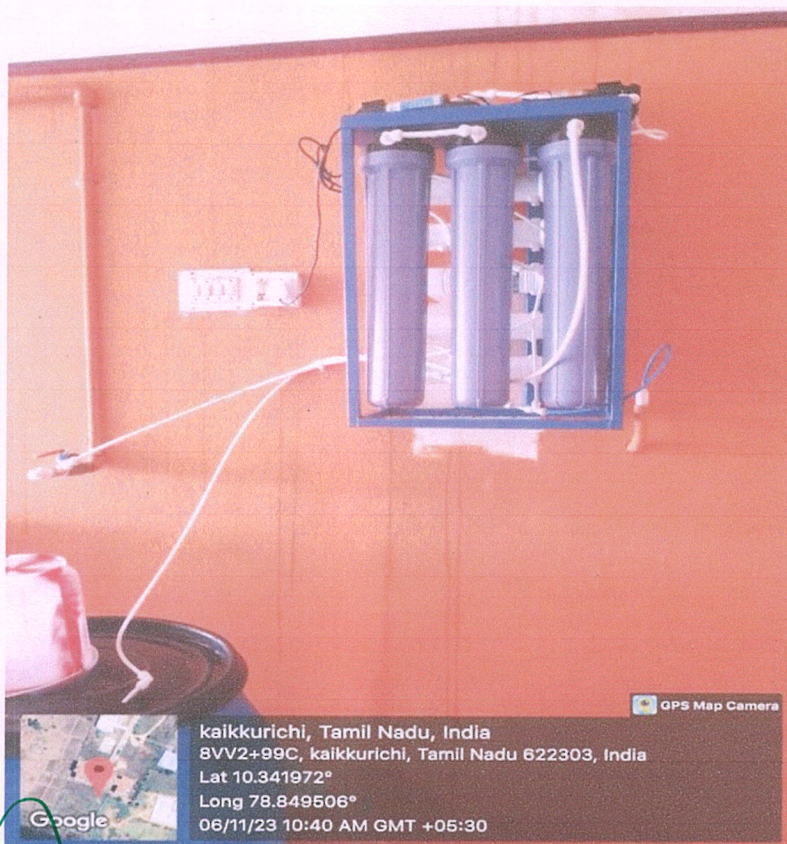

SRI BHARATHI ENGINEERING COLLEGE FOR WOMEN

(Approved by AICTE, New Delhi & Affiliated to Anna University, Chennai)

KAIKKURICHI, PUDUKKOTTAI – 622 303

WATER PURIFIER

Dr. S.THILAGAVATHI M.E., Ph.D.,
PRINCIPAL
SRI BHARATHI ENGINEERING
COLLEGE FOR WOMEN
Kaikkurichi - 622 303, Pudukkottai Dt.