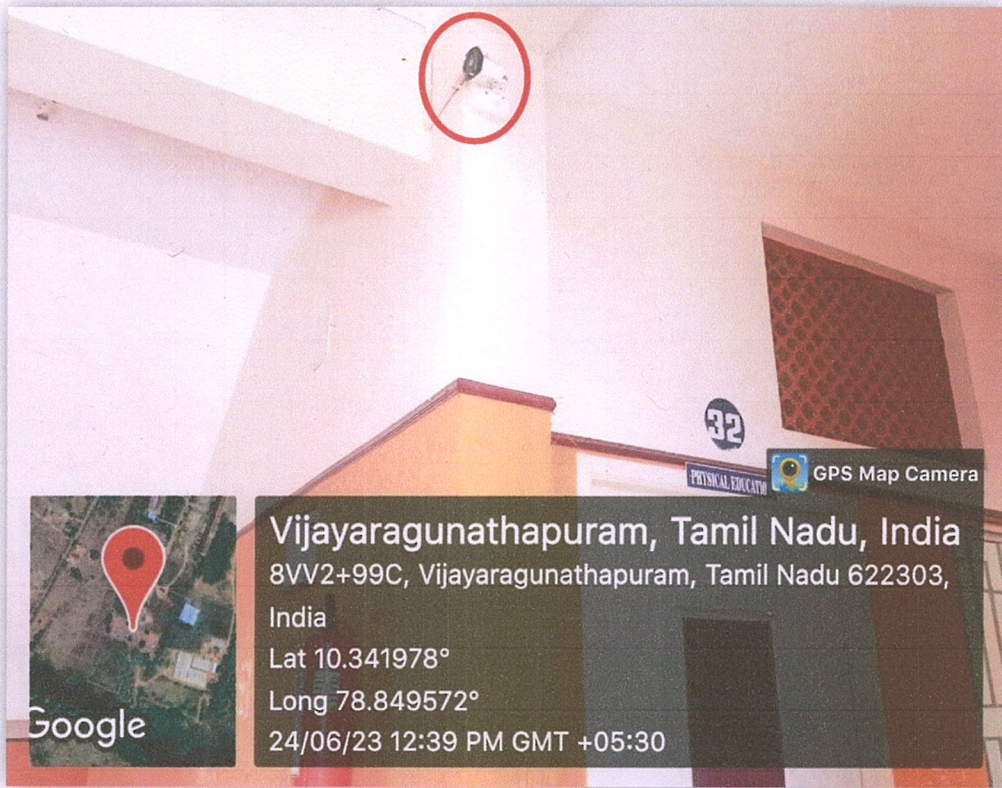

FIRST FLOOR