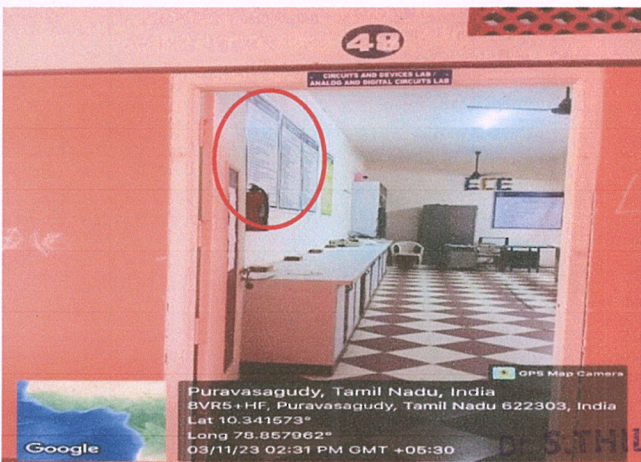

SRI BHARATHI ENGINEERING COLLEGE FOR WOMEN
(Approved by AICTE, New Delhi & Affiliated to Anna University, Chennai)
KAIKKURICHI, PUDUKKOTTAI – 622 303

FIRE EXTINGUISHER

SRI BHARATHI ENGINEERING COLLEGE FOR WOMEN
KAIKKURICHI - 622 303, Pudukkottai Dt.