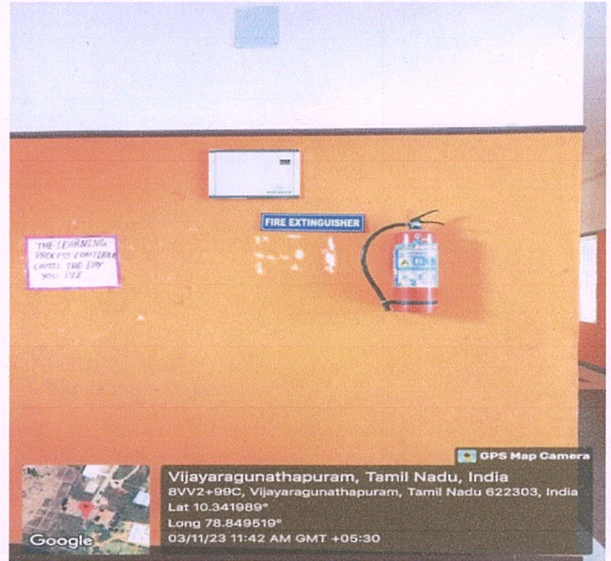

SRI BHARATHI ENGINEERING COLLEGE FOR WOMEN
(Approved by AICTE, New Delhi & Affiliated to Anna University, Chennai)
KAIKKURICHI, PUDUKKOTTAI – 622 303

FIRE EXTINGUISHER

SRI BHARATHI ENGINEERING COLLEGE FOR WOMEN
KAIKKURICHI - 622 303, Pudukkottai Dt.