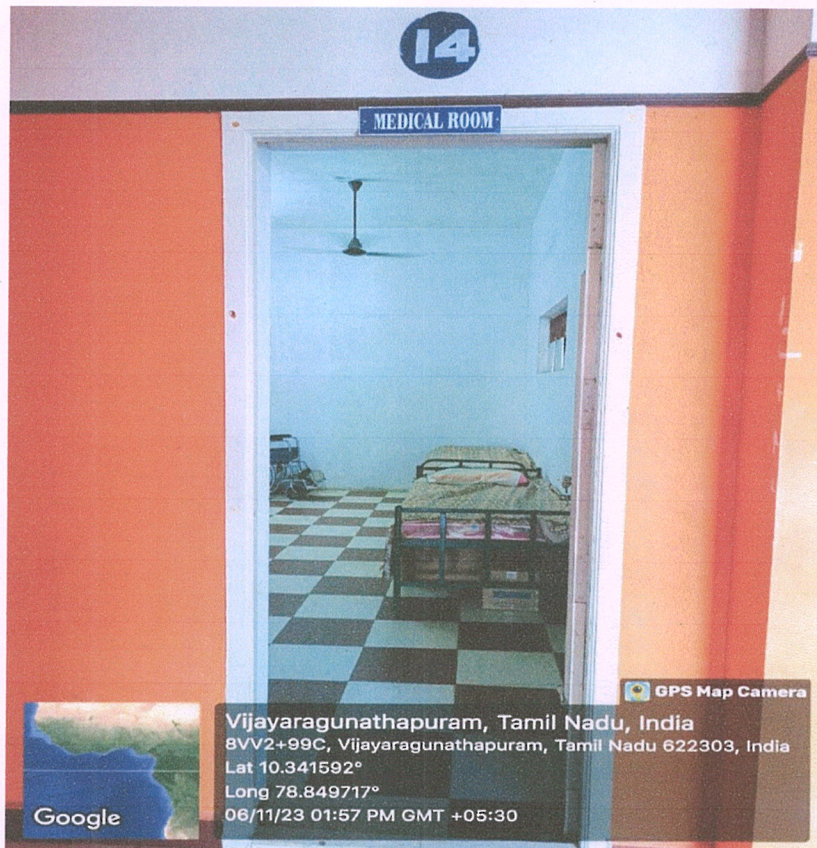

SRI BHARATHI ENGINEERING COLLEGE FOR WOMEN
(Approved by AICTE, New Delhi & Affiliated to Anna University, Chennai)
KAIKKURICHI, PUDUKKOTTAI – 622 303

STUDENT MEDICAL ROOM

FIRST AID BOX