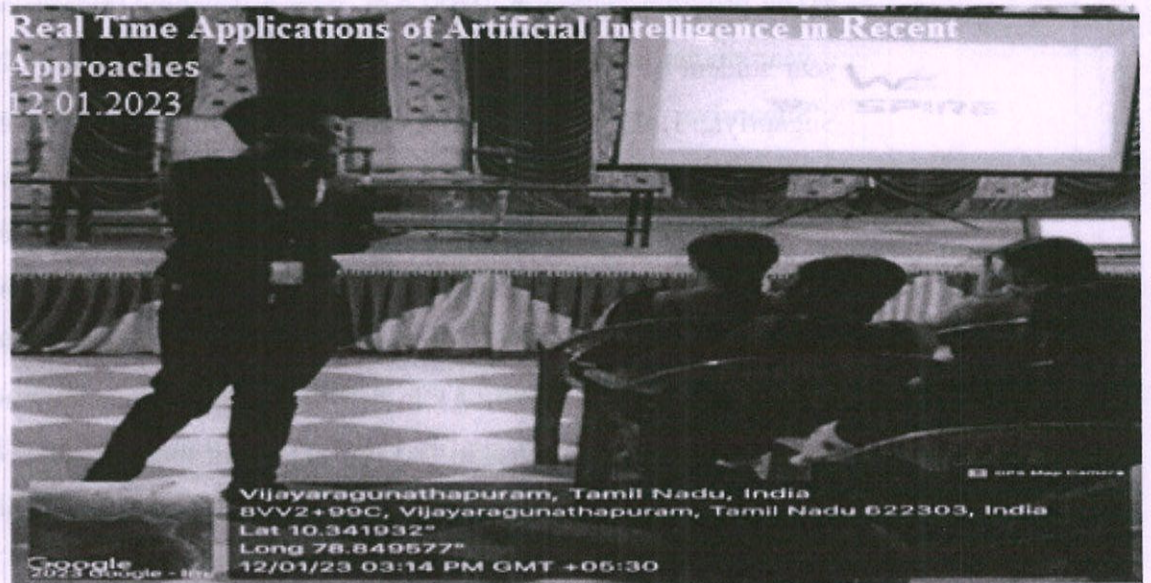

PROGRAM COORDINATOR

Dr. S. THILAGAVATHI M.E., Ph.D.,
PRINCIPAL
SRI BHARATHI ENGINEERING
COLLEGE FOR WOMEN
Kaikkurichi - 622 303, Pudukkottai Dt,

HoD/CSE
HOD / CSE
SRI BHARATHI ENGINEERING
COLLEGE FOR WOMEN
KAIKKURICHI,
PUDUKKOTTAI - 622 303