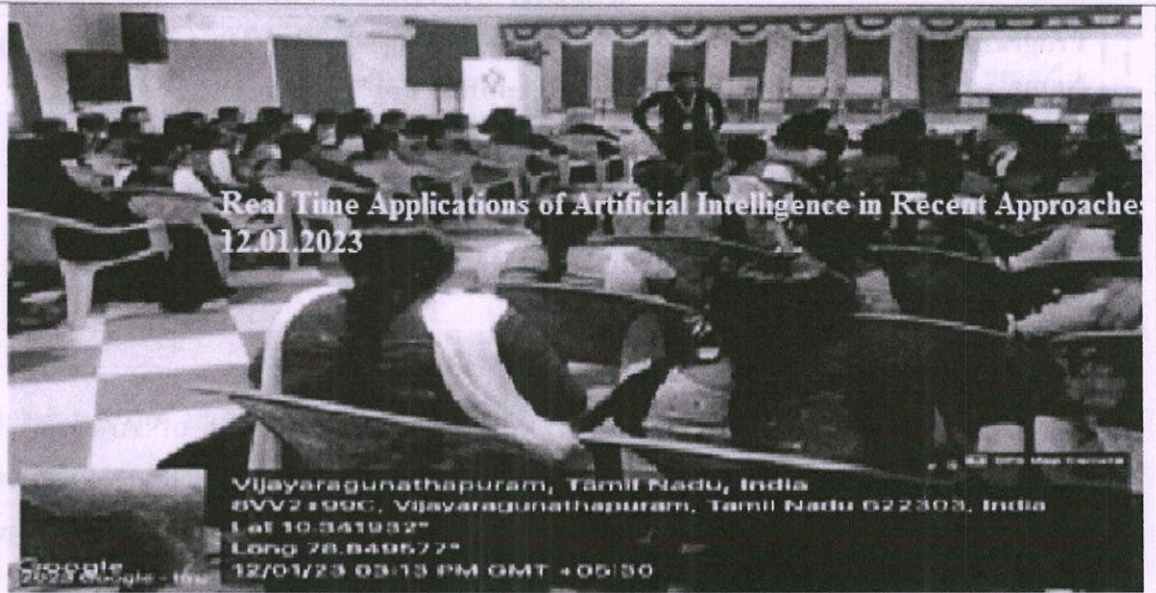

SRI BHARATHI ENGINEERING COLLEGE FOR WOMEN

(Approved by AICTE, New Delhi, Affiliated to Anna University, Chennai-25)
Kaikkurichi, Pudukkottai, Tamil Nadu – 622 303, India

8 Photo