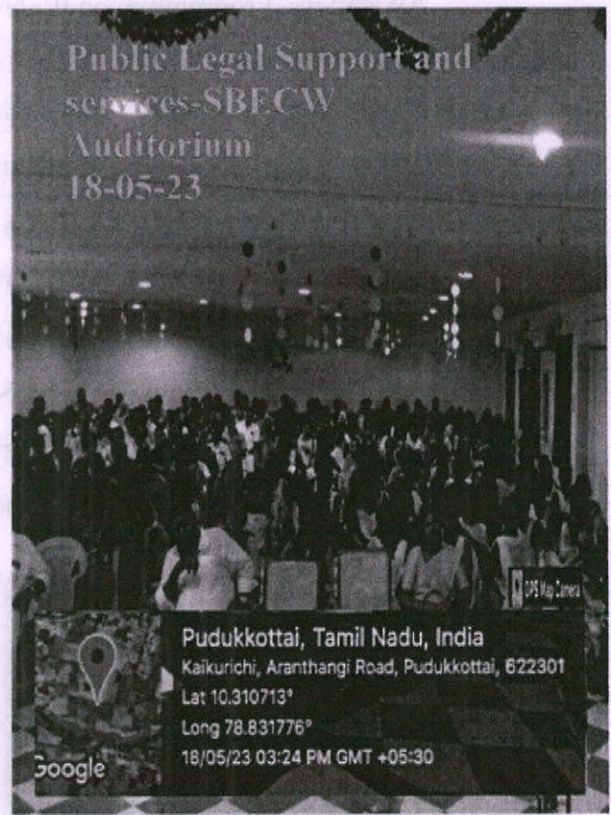

Dr. S.THILAGAVATHI M.E., Ph.D.,
PRINCIPAL
SRI BHARATHI ENGINEERING
COLLEGE FOR WOMEN
Kaikkurichi - 622 303, Pudukkottai Dt.

PRINCIPAL
SRI BHARATHI ENGINEERING
COLLEGE FOR WOMEN
KAIKKURICHI - 622 303.
PUDUKKOTTAI DISTRICT