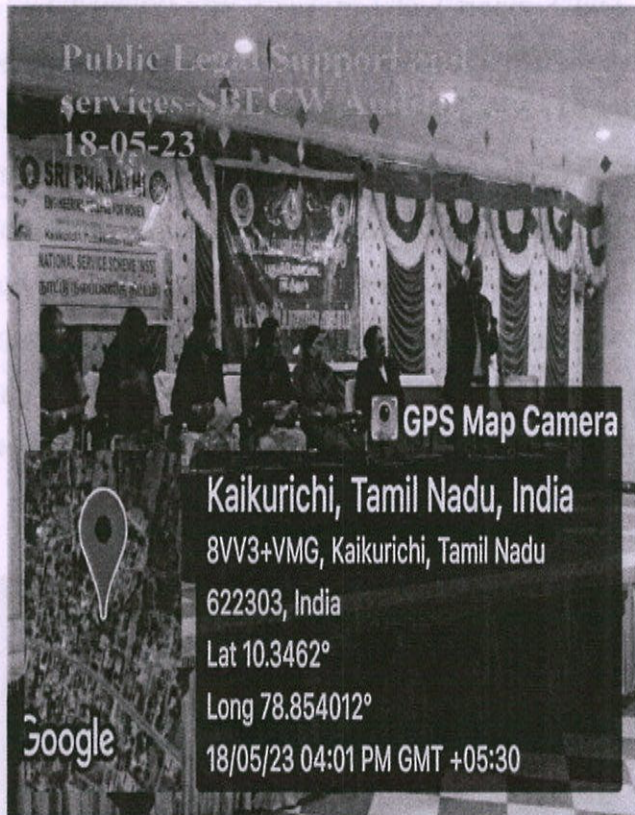

Dr. S.THILAGAVATHI M.E., Ph.D.,
PRINCIPAL
SRI BHARATHI ENGINEERING
COLLEGE FOR WOMEN
Kaikkurichi - 622 303, Pudukkottai Dt.

PRINCIPAL
SRI BHARATHI ENGINEERING
COLLEGE FOR WOMEN
KAIKKURICHI - 622 303.
PUDUKKOTTAI DISTRICT