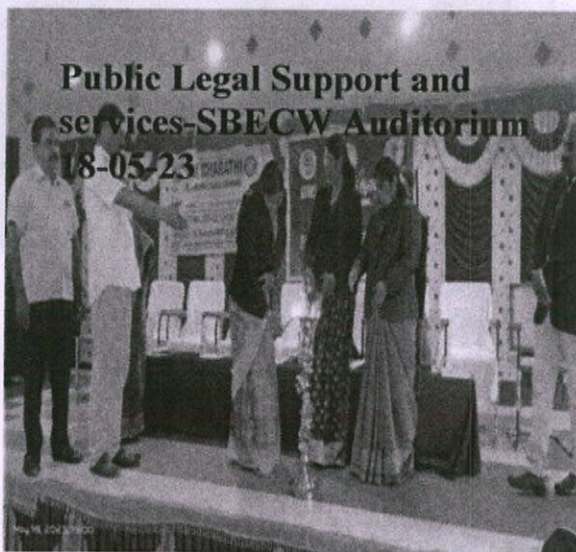

SRI BHARATHI ENGINEERING COLLEGE FOR WOMEN

(Approved by AICTE, New Delhi & Affiliated to Anna University, Chennai)
KAIKKURICHI, PUDUKKOTTAI-622 303.

AWARENESS PROGRAMME ON PUBLIC LEGAL SUPPORT AND SERVICES

REPORT

EVENT DATE: 18.05.2023

VENUE: Auditorium

ORGANIZED BY : NSS Unit

NO. OF BENEFICIARIES: 115

NO. OF NSS VOLUNTEERS PARTICIPATED: 40

Awareness Programme on Public Legal Support and services was organized in our college in association with NSS unit on 18th May 2023 in auditorium. The Chief Guests were **Tmt.M.JAYANTHI,M.A,M.L.**(JudicialMagistratNO:1,Pudukkottai),**Selvi.D.POORNIMA,B.A,B.L,L.L.M.**,(District municif / Special Judicial Magistrate for Additional Magila Court, Pudukkottai) ,**Tmt.D.JAYAKUMARI JEMI RATHINA,B.Com,B.L.**, (Chief Judicial Magistrate, Pudukkottai) ,**Thiru.E.RAJENDRA KANNAN.,M.A,M.L.**, (Secretary / Senior Civil Judge, District Legal Services Authority, Pudukkottai), **Tmt.G.M.Vasanthi.,M.L.**,(Additional District Judge / Chairman Lok Adalat,Pudukkottai.) ,**Selvi.S.Jayanthi.,B.A.,L.L.B.**,(District Judge, Family Court, Pudukkottai). 115 students from various departments of our college, Faculty members and nearby village people had participated in that programme.

Dr. S. THILAGAVATHI M.E., Ph.D.,
PRINCIPAL
SRI BHARATHI ENGINEERING
COLLEGE FOR WOMEN
Kaikkurchi - 622 303, Pudukkottai Dt.