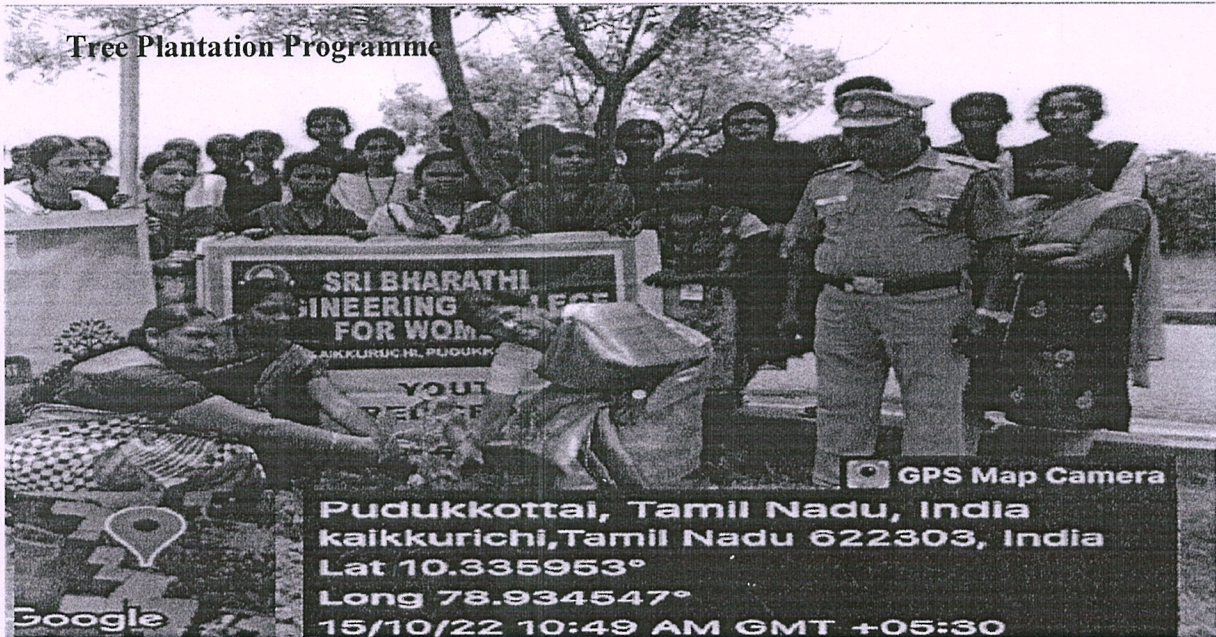

SRI BHARATHI ENGINEERING COLLEGE FOR WOMEN

(Approved by AICTE, New Delhi & Affiliated to Anna University, Chennai)

KAIKKURICHI, PUDUKKOTTAI-622 303.

Youth Red Cross

TREE PLANTATION PROGRAMME

REPORT

EVENT DATE: 15-10-2022

VENUE: College Campus at SBECW

ORGANIZED BY : YRC Unit

NO.OF YRC VOLUNTEERS PARTICIPATED: 20

“Tree Plantation Programme” was organized in our college campus in association with YRC unit. Our beloved Principal Dr.S.Thilagavathi planted saplings on 15thOctober 2022 for the remembrance of Dr.A.P.J Abdul Kalam birth Anniversary. 20 YRC Volunteer students from various departments of our college and Faculty members had participated and planted saplings.

Dr. S. THILAGAVATHI M.E., Ph.D.,
PRINCIPAL
SRI BHARATHI ENGINEERING
COLLEGE FOR WOMEN
Kaikkurichi - 622 303, Pudukkottai Dt.

PRINCIPAL
PRINCIPAL
SRI BHARATHI ENGINEERING
COLLEGE FOR WOMEN
KAIKKURICHI - 622 303,
PUDUKKOTTAI DISTRICT