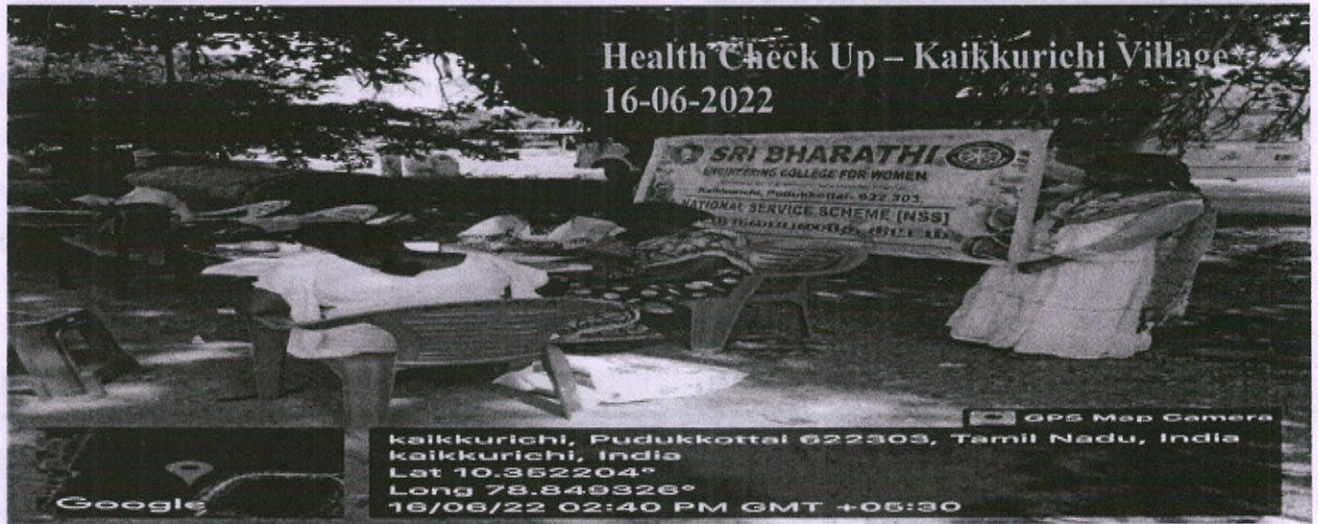

Google

GPS Map Camera
kaikkurichi, Pudukkottai 622303, Tamil Nadu, India
kaikkurichi, India
Lat 10.352204°
Long 78.849326°
16/06/22 02:40 PM GMT +05:30