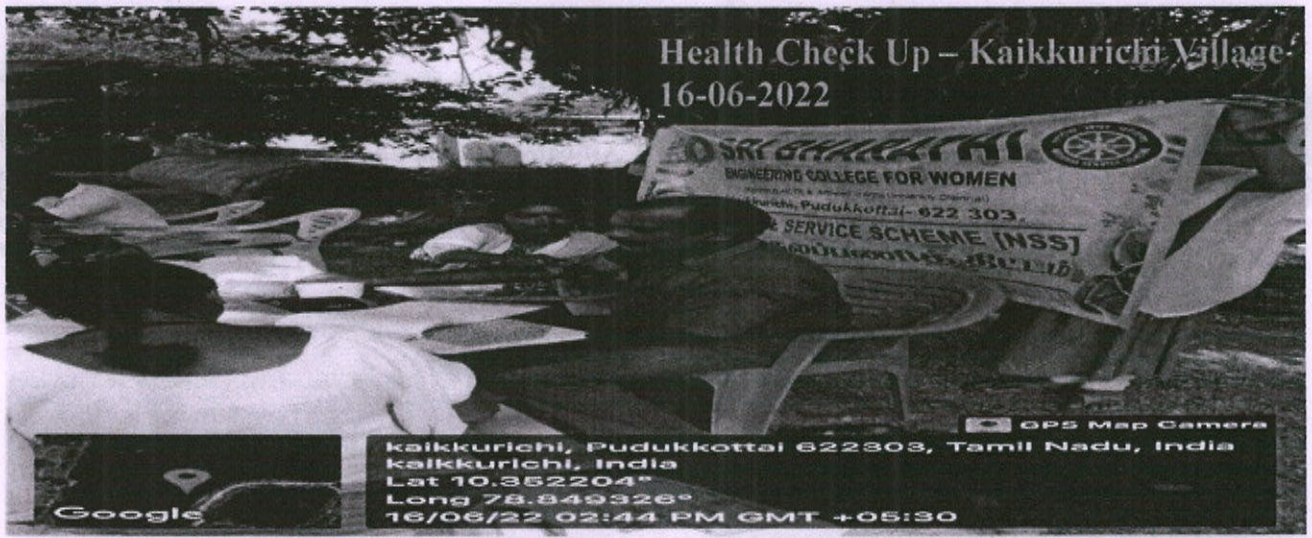

Health Check Up – Kaikkurichi Village
16-06-2022

Health Check Up – Kaikkurichi Village
16-06-2022

Google

GPS Map Camera
kaikkurichi, Pudukkottai 622303, Tamil Nadu, India
kaikkurichi, India
Lat 10.352204°
Long 78.849326°
16/06/22 02:44 PM GMT +05:30