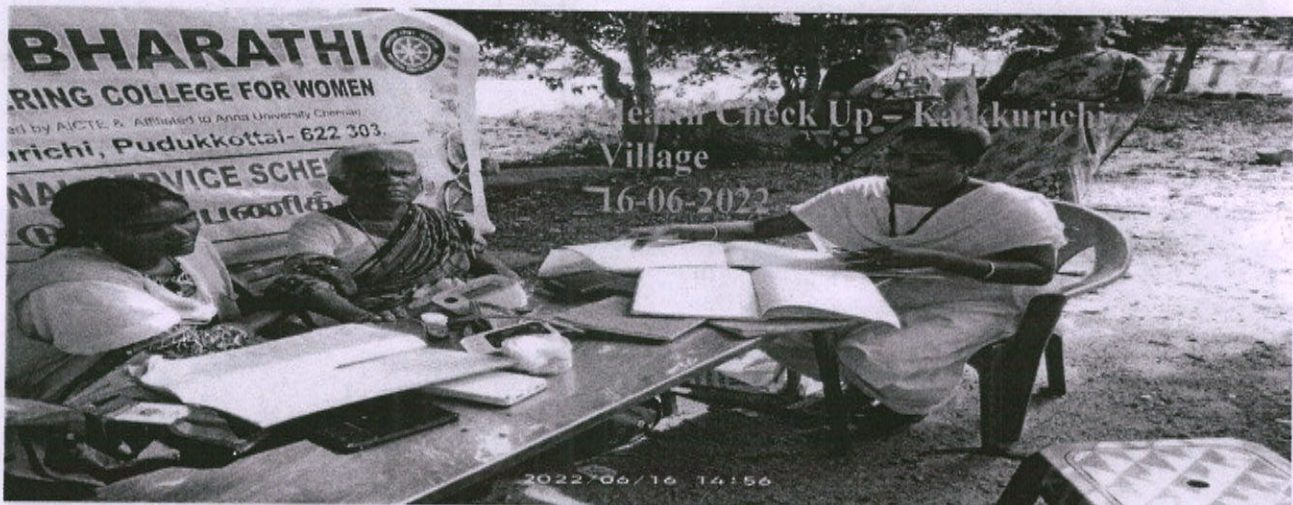

KAIKKURICHI, PUDUKKOTTAI- 622 303

“HEALTH CHECK UP AT KAIKKURICHI”

REPORT

EVENT DATE: 16-06-22

VENUE: Kaikkurichi

ORGANIZED BY : NSS Unit

NO. OF BENEFICIARIES: 146

NO. OF NSS VOLUNTEERS PARTICIPATED: 18

“Health Check Up” was organized by our college in association with NSS Unit on 16th June 2022 in Kaikkurichi village. Mrs.Latha MLHP (Staff Nurse) and Mrs.M.Mariyammal WHV (Staff Nurse) from Women Health Voluntary, Vallathirakkottai Primary Health Center (PHC) had involved themselves to take care of the health of nearby village people and students from various department of our college. About 146 village people participated and got benefited.