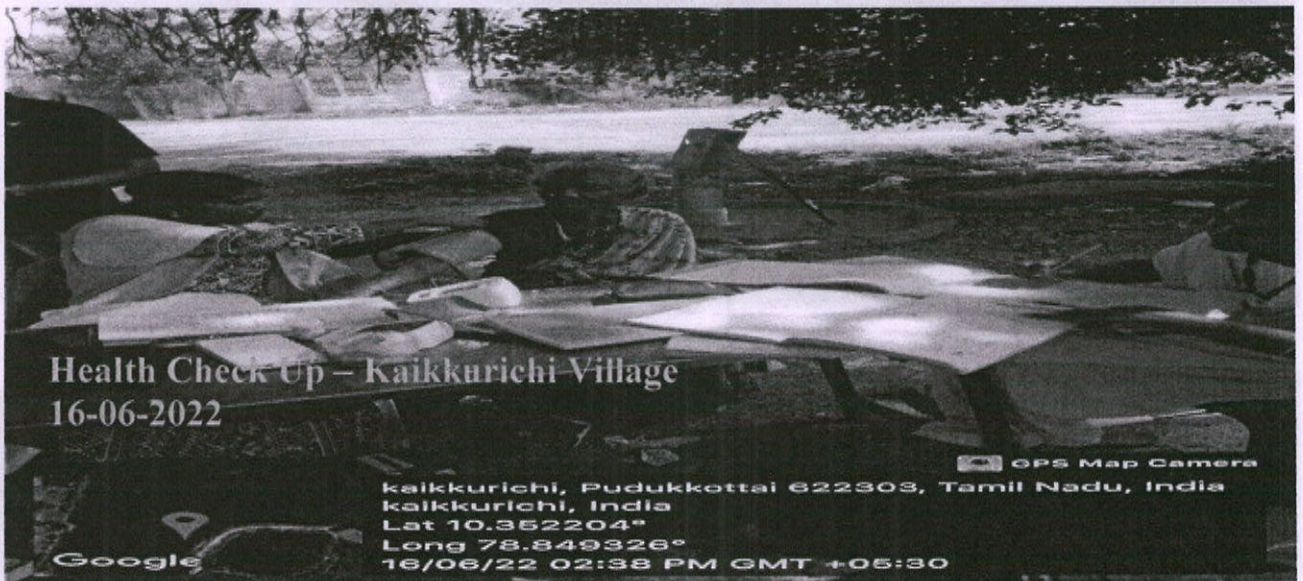

Health Check Up – Kaikkurichi Village
16-06-2022

Google

GPS Map Camera
kaikkurichi, Pudukkottai 622303, Tamil Nadu, India
kaikkurichi, India
Lat 10.352204°
Long 78.849326°
16/06/22 02:38 PM GMT +05:30

Dr. S. THILAGAVATHI M.E., Ph.D.,
PRINCIPAL
SRI BHARATHI ENGINEERING
COLLEGE FOR WOMEN
Kaikkurichi - 622 303, Pudukkottai Dt.

PRINCIPAL
SRI BHARATHI ENGINEERING
COLLEGE FOR WOMEN
KAIKKURICHI - 622 303.
PUDUKKOTTAI DISTRICT