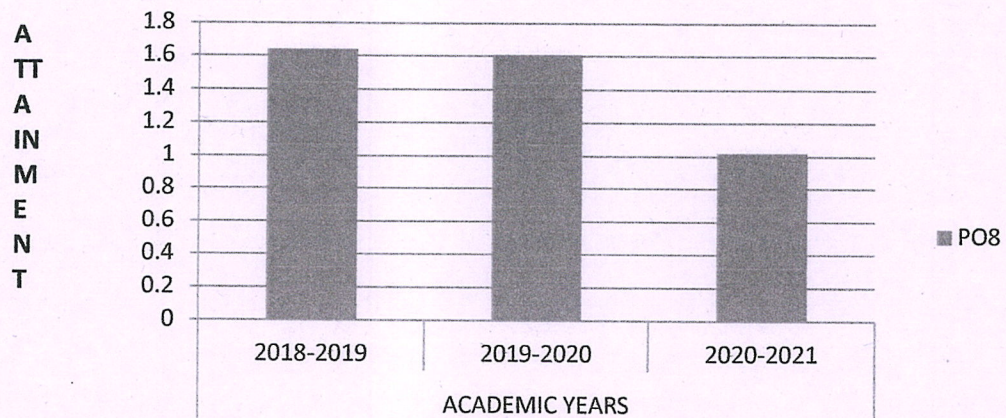

ACADEMIC YEAR VS PO8 ATTAINMENT

Dr. S.THILAGAVATHI M.E., Ph.D.,
PRINCIPAL
SRI BHARATHI ENGINEERING
COLLEGE FOR WOMEN
Kaikkurchi - 622 303, Pudukkottai Dt.