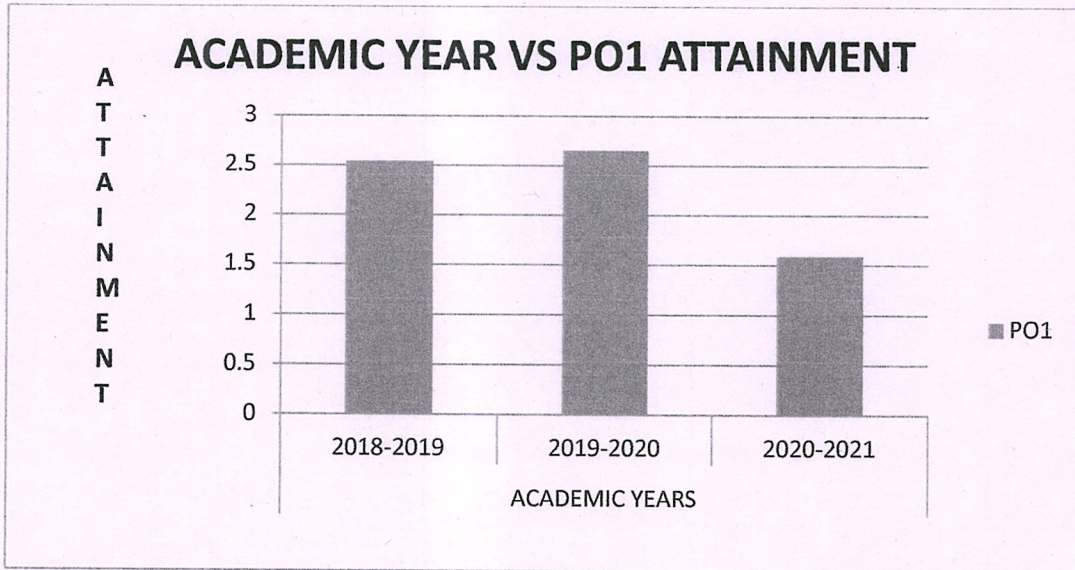

SRI BHARATHI ENGINEERING COLLEGE FOR WOMEN
(Approved by AICTE, New Delhi and Affiliated to Anna University, Chennai)
KAIKKURICHI, PUDUKKOTTAI-622-303

DEPARTMENT OF INFORMATION TECHNOLOGY
OVERALL ATTAINMENT FOR THREE YEARS

ATTAINMENT	ACADEMIC YEARS		
	2018-2019	2019-2020	2020-2021
PO1	2.54	2.65	1.59
PO2	2.31	2.25	1.19
PO3	2.14	1.99	1.05
PO4	1.73	1.74	0.91
PO5	1.77	1.67	0.95
PO6	1.87	1.82	0.95
PO7	1.63	1.80	1.34
PO8	1.64	1.61	1.02
PO9	1.49	1.34	0.78
PO10	1.38	1.31	0.83
PO11	1.22	1.32	0.88
PO12	1.23	1.18	0.81
PSO1	1.76	1.96	0.94
PSO2	1.67	1.80	0.97
PSO3	1.54	1.26	0.79

Dr. **S.THILAGAVATHI M.E., Ph.D.,**
PRINCIPAL
SRI BHARATHI ENGINEERING
COLLEGE FOR WOMEN
Kaikkurichi - 622 303, Pudukkottai Dt.

Dr. S.THILAGAVATHI M.E.,Ph.D.,
PRINCIPAL
SRI BHARATHI ENGINEERING
COLLEGE FOR WOMEN
Kaikkurchi - 622 303, Pudukkottai Dt.