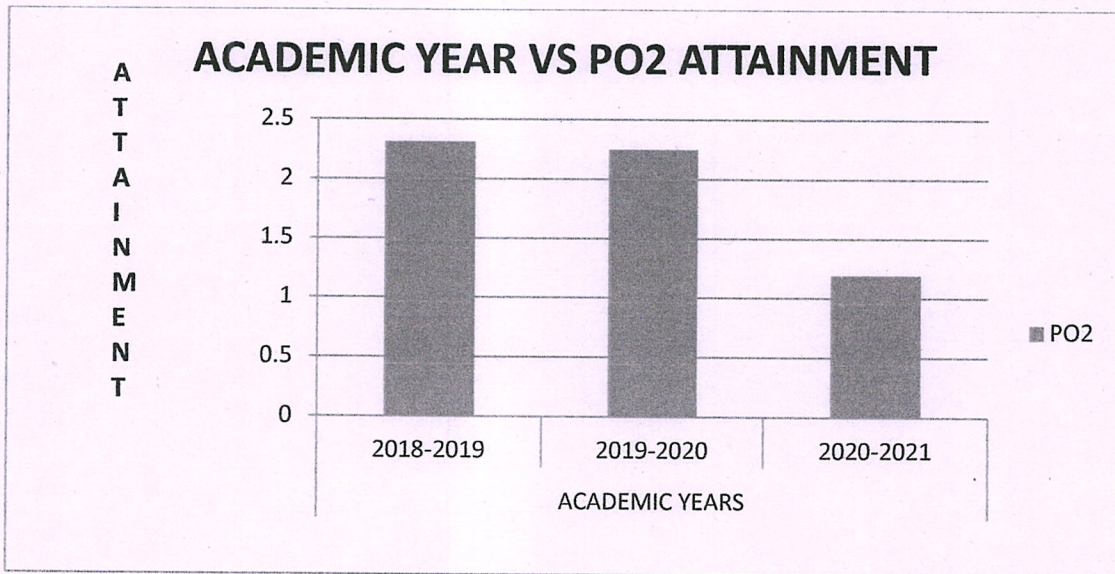

SRI BHARATHI ENGINEERING COLLEGE FOR WOMEN
(Approved by AICTE, New Delhi and Affiliated to Anna University, Chennai)
KAIKKURICHI, PUDUKKOTTAI-622-303

DEPARTMENT OF INFORMATION TECHNOLOGY
OVERALL ATTAINMENT FOR THREE YEARS

ATTAINMENT	ACADEMIC YEARS		
	2018-2019	2019-2020	2020-2021
PO1	2.54	2.65	1.59
PO2	2.31	2.25	1.19
PO3	2.14	1.99	1.05
PO4	1.73	1.74	0.91
PO5	1.77	1.67	0.95
PO6	1.87	1.82	0.95
PO7	1.63	1.80	1.34
PO8	1.64	1.61	1.02
PO9	1.49	1.34	0.78
PO10	1.38	1.31	0.83
PO11	1.22	1.32	0.88
PO12	1.23	1.18	0.81
PSO1	1.76	1.96	0.94
PSO2	1.67	1.80	0.97
PSO3	1.54	1.26	0.79

Dr. **S.THILAGAVATHI M.E., Ph.D.,**
PRINCIPAL
SRI BHARATHI ENGINEERING
COLLEGE FOR WOMEN
Kaikkurichi - 622 303, Pudukkottai Dt.

Dr. S.THILAGAVATHI M.E.,Ph.D.,
PRINCIPAL
SRI BHARATHI ENGINEERING
COLLEGE FOR WOMEN
Kaikkurchi - 622 303, Pudukkottai Dt.