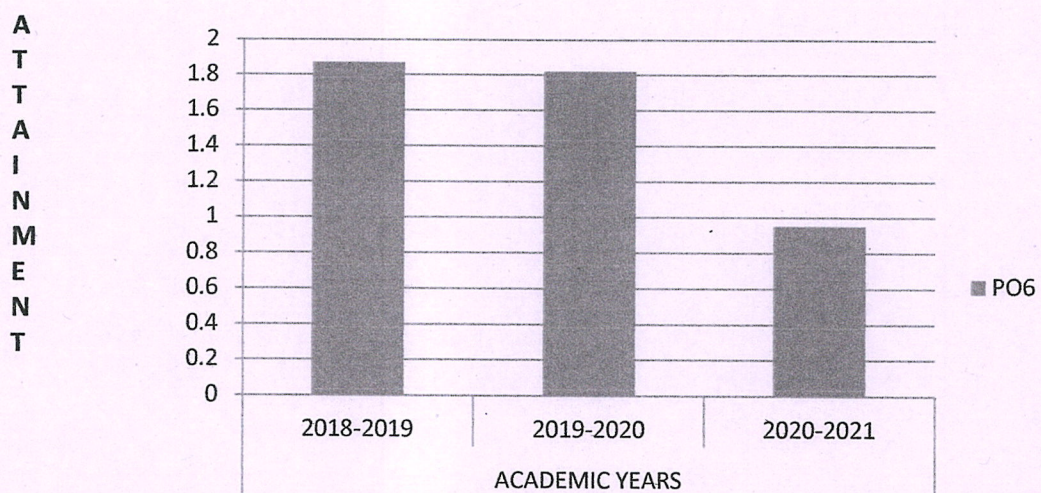

ACADEMIC YEAR VS PO6 ATTAINMENT

Dr. S.THILAGAVATHI M.E., Ph.D.,
PRINCIPAL
SRI BHARATHI ENGINEERING
COLLEGE FOR WOMEN
Kaikkurchi - 622 303, Pudukkottai Dt.