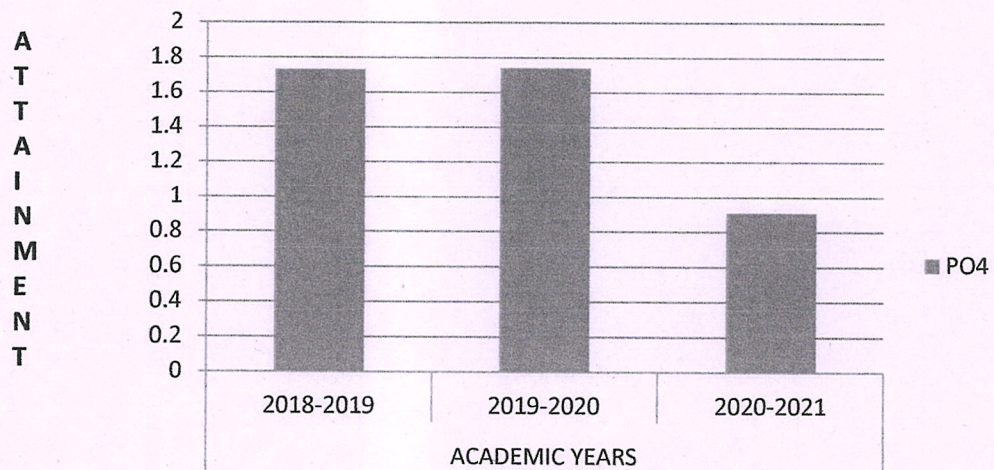

ACADEMIC YEAR VS PO4 ATTAINMENT

Dr. S.THILAGAVATHI M.E., Ph.D.,
PRINCIPAL
SRI BHARATHI ENGINEERING
COLLEGE FOR WOMEN
Kaikkurchi - 622 303, Pudukkottai Dt.