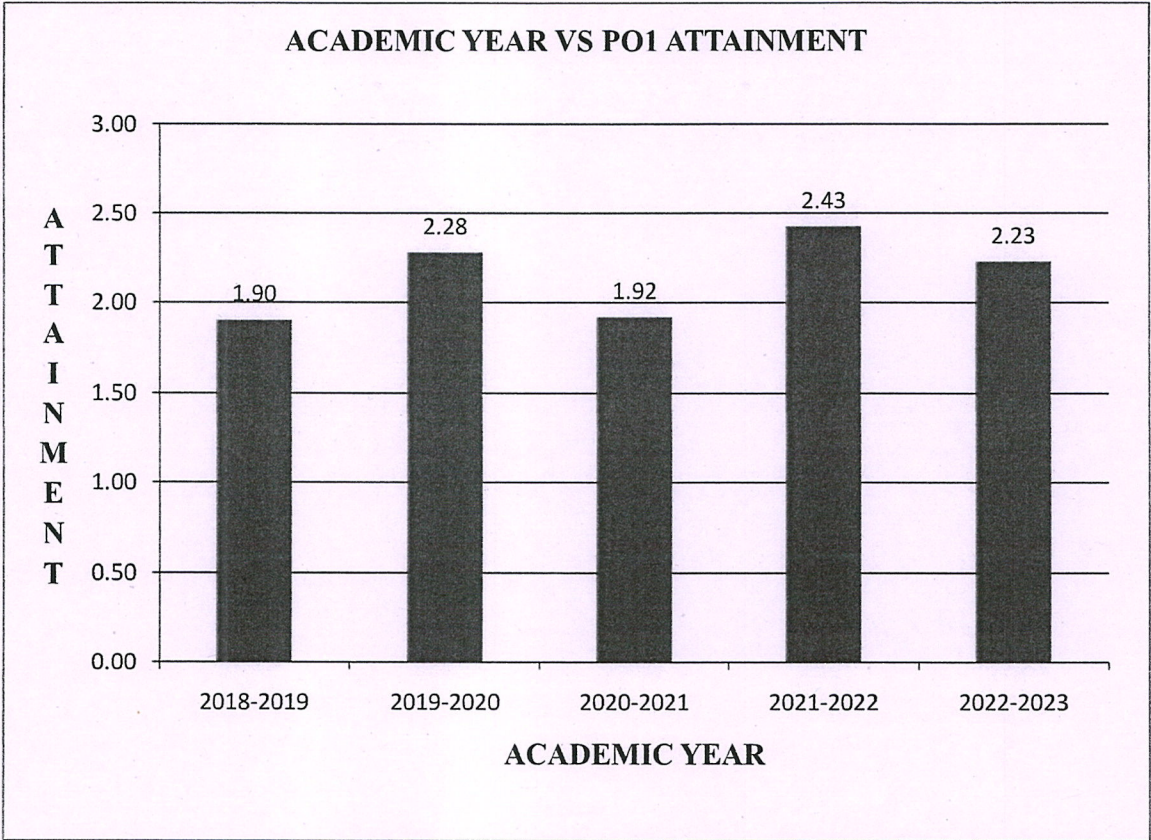

SRI BHARATHI ENGINEERING COLLEGE FOR WOMEN
(Approved by AICTE, New Delhi and Affiliated to Anna University, Chennai)
KAIKKURICHI, PUDUKKOTTAI-622-303

DEPARTMENT OF ELECTRICAL AND ELECTRONICS ENGINEERING

OVERALL ATTAINMENT FOR FIVE YEARS

ATTAINMENT	ACADEMIC YEARS				
	2018-2019	2019-2020	2020-2021	2021-2022	2022-2023
PO1	1.90	2.28	1.92	2.43	2.23
PO2	1.69	1.87	1.58	2.12	2.00
PO3	1.59	1.57	1.40	1.81	1.76
PO4	1.17	1.28	1.18	1.51	1.58
PO5	1.16	1.17	0.97	1.43	1.48
PO6	1.18	1.26	1.41	1.69	1.60
PO7	0.89	1.06	0.89	1.41	1.42
PO8	1.00	1.33	1.47	1.88	1.85
PO9	1.32	1.49	1.61	1.81	1.75
PO10	1.14	1.22	1.11	1.40	1.39
PO11	1.00	1.28	1.72	1.88	1.84
PO12	1.10	1.08	1.00	1.19	1.18
PSO1	1.90	2.09	1.75	2.42	2.24
PSO2	1.85	1.50	1.34	1.74	1.60
PSO3	1.07	1.10	1.16	1.48	1.42

Dr. S. THILAGAVATHI M.E., Ph.D.

PRINCIPAL

SRI BHARATHI ENGINEERING
COLLEGE FOR WOMEN

Kaikkurichi - 622 303, Pudukkottai Dt.

Dr. S.THILAGAVATHI M.E., Ph.D.,
PRINCIPAL
SRI BHARATHI ENGINEERING
COLLEGE FOR WOMEN
Kaikkurchi - 622 303, Pudukkottai Dt.