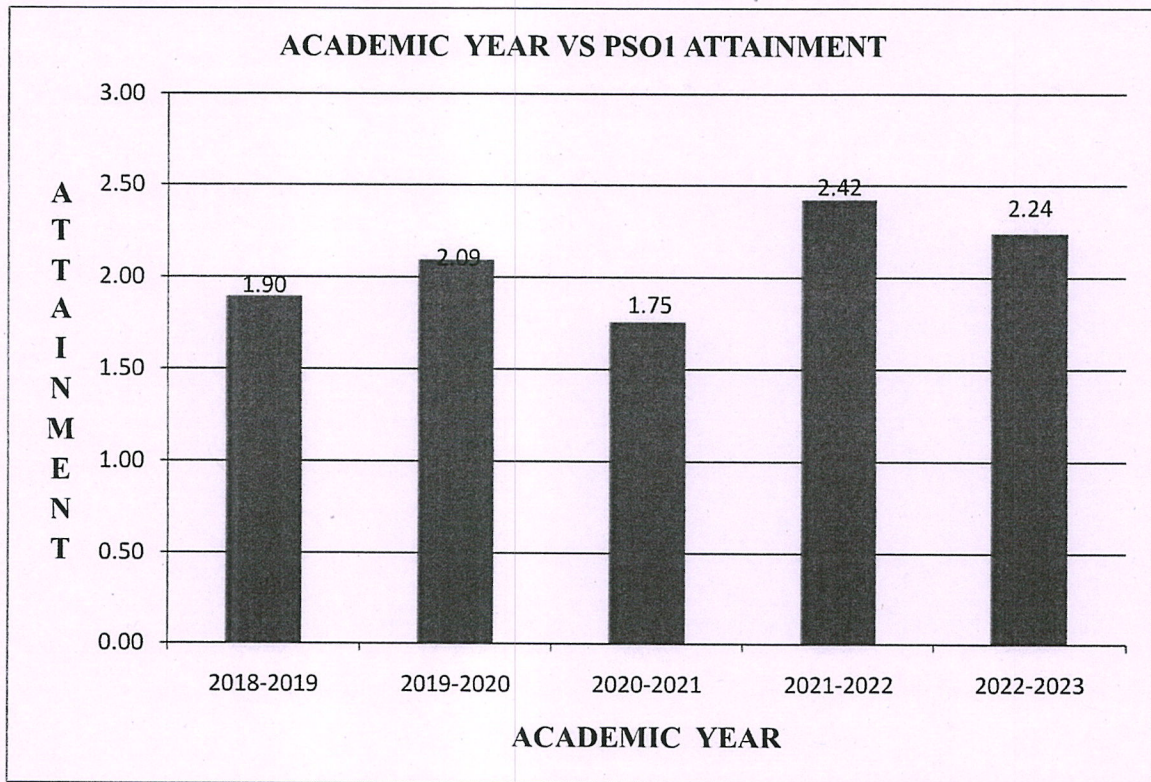

Dr. S.THILAGAVATHI M.E.,Ph.D.,
PRINCIPAL
SRI BHARATHI ENGINEERING
COLLEGE FOR WOMEN
Kaikkurchi - 622 303, Pudukkottai Dt.