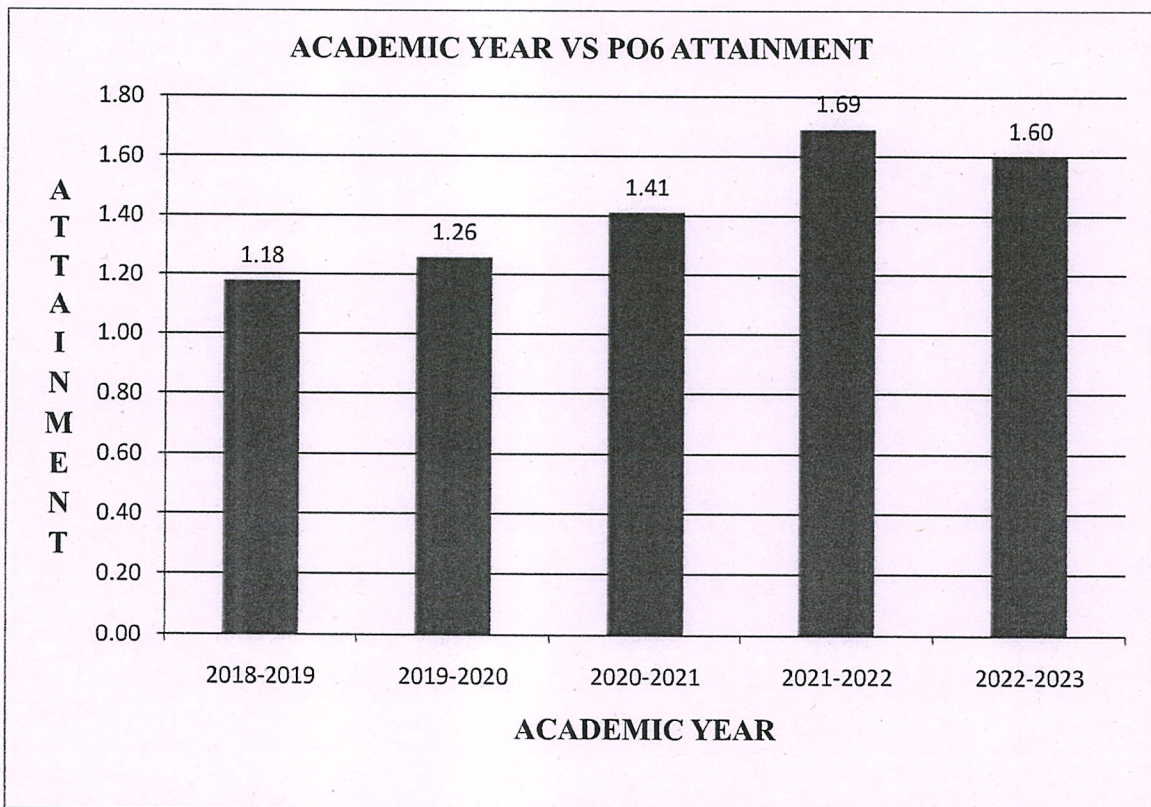

Dr. S.THILAGAVATHI M.E., Ph.D.,

PRINCIPAL

**SRI BHARATHI ENGINEERING
COLLEGE FOR WOMEN**

Kaikkurchi - 622 303, Pudukkottai Dt.