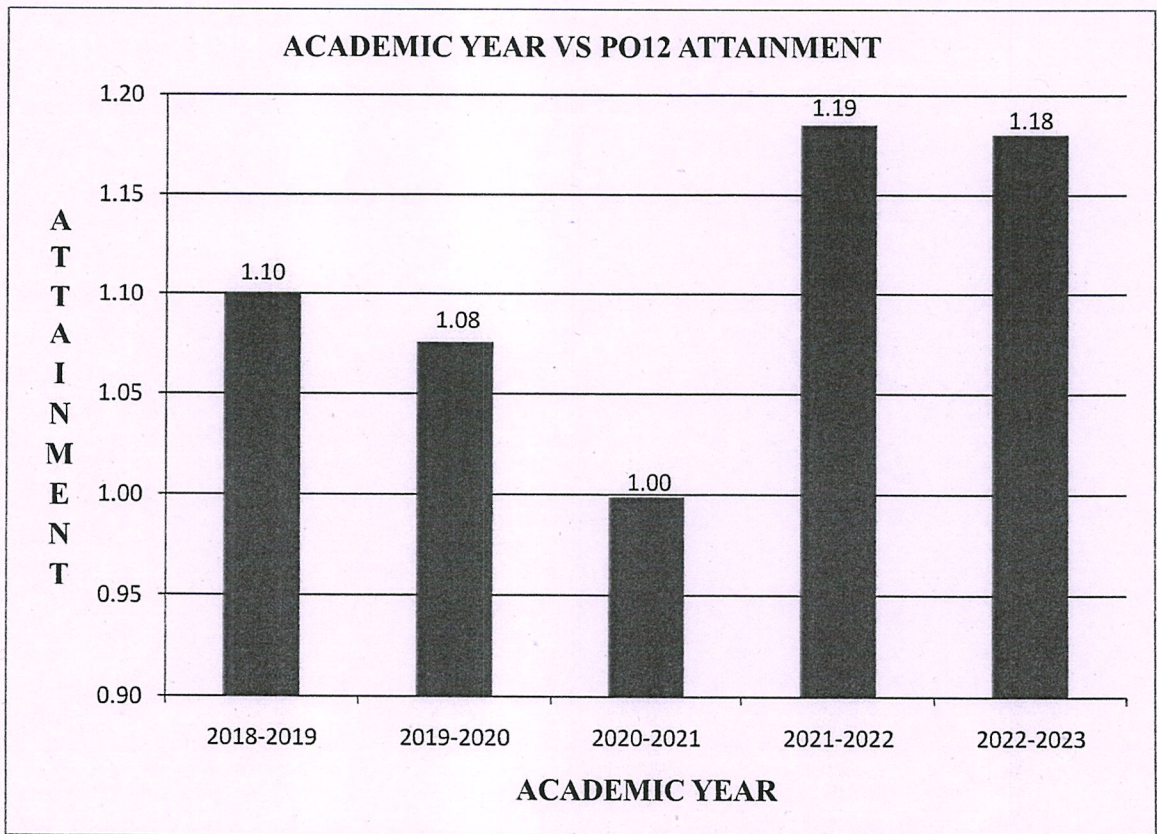

Dr. S.THILAGAVATHI M.E., Ph.D.,
PRINCIPAL
SRI BHARATHI ENGINEERING
COLLEGE FOR WOMEN
Kaikkurchi - 622 303, Pudukkottai Dt.