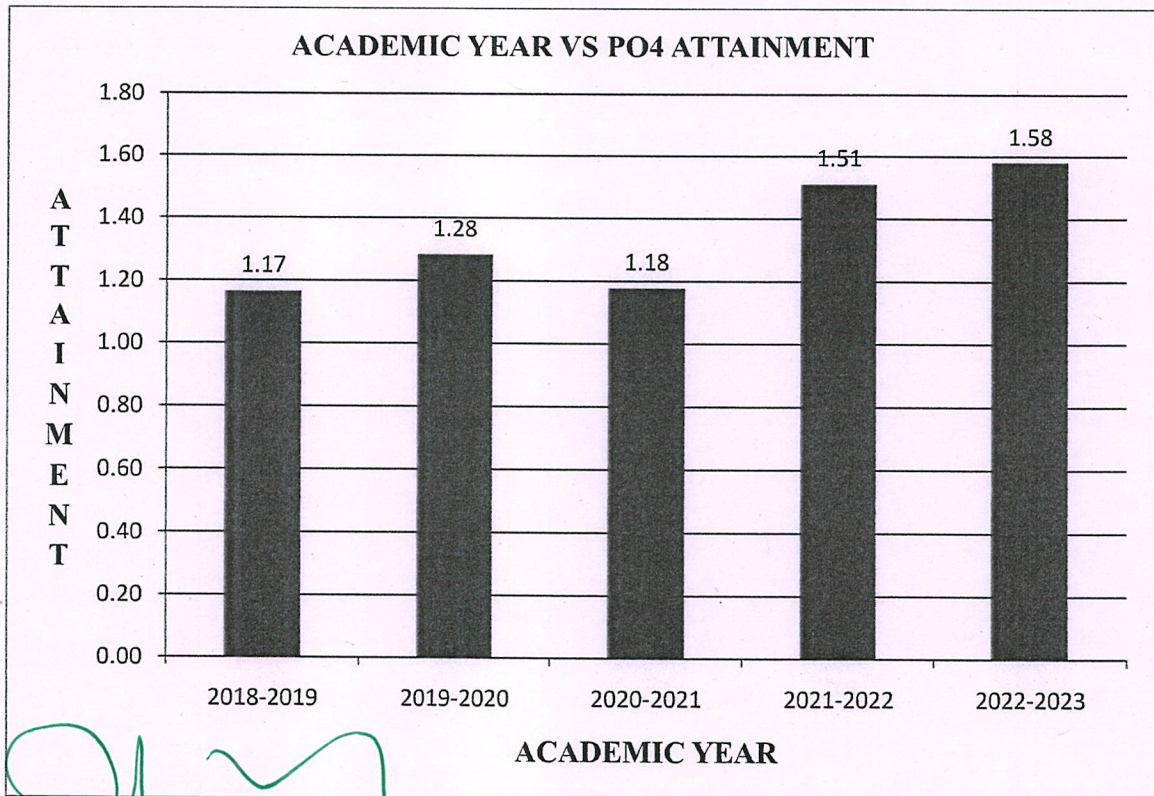

Dr. S.THILAGAVATHI M.E., Ph.D.,
PRINCIPAL
SRI BHARATHI ENGINEERING
COLLEGE FOR WOMEN
Kaikkurchi - 622 303, Pudukkottai Dt.