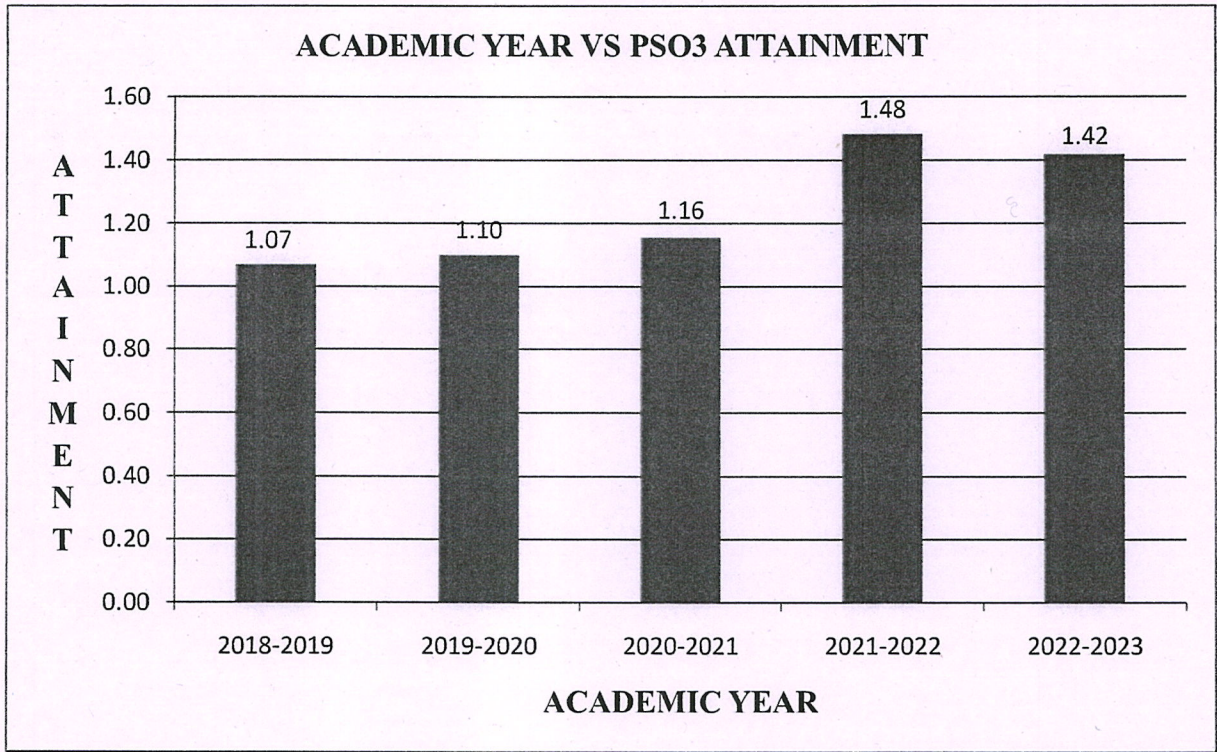

HOD/EEE

HOD EEE

**SRI BHARATHI ENGINEERING
COLLEGE FOR WOMEN
KAIKKURICHI,
PUDUKKOTTAI**

PRINCIPAL

PRINCIPAL

**SRI BHARATHI ENGINEERING
COLLEGE FOR WOMEN
KAIKKURICHI - 622 303,
PUDUKKOTTAI DISTRICT**

Dr. S.THILAGAVATHI M.E., Ph.D.,

PRINCIPAL

**SRI BHARATHI ENGINEERING
COLLEGE FOR WOMEN
Kaikkurichi - 622 303, Pudukkottai Dt.**