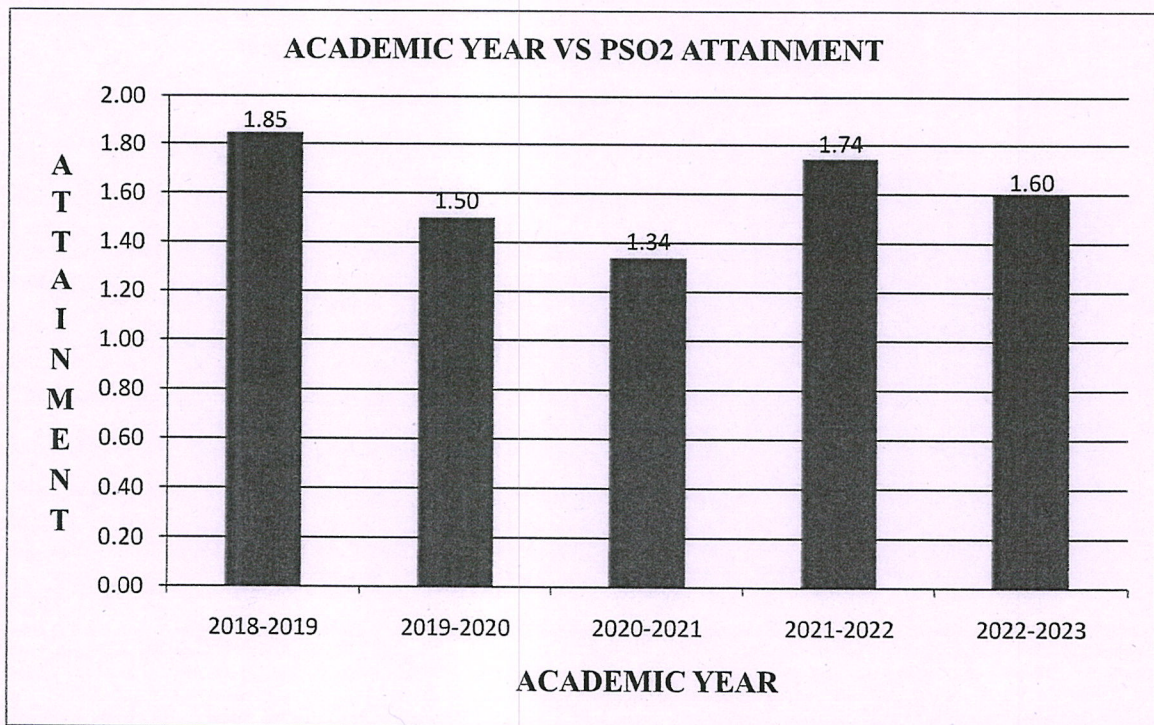

Dr. S.THILAGAVATHI M.E.,Ph.D.,
PRINCIPAL
SRI BHARATHI ENGINEERING
COLLEGE FOR WOMEN
Kaikkurchi - 622 303, Pudukkottai Dt.