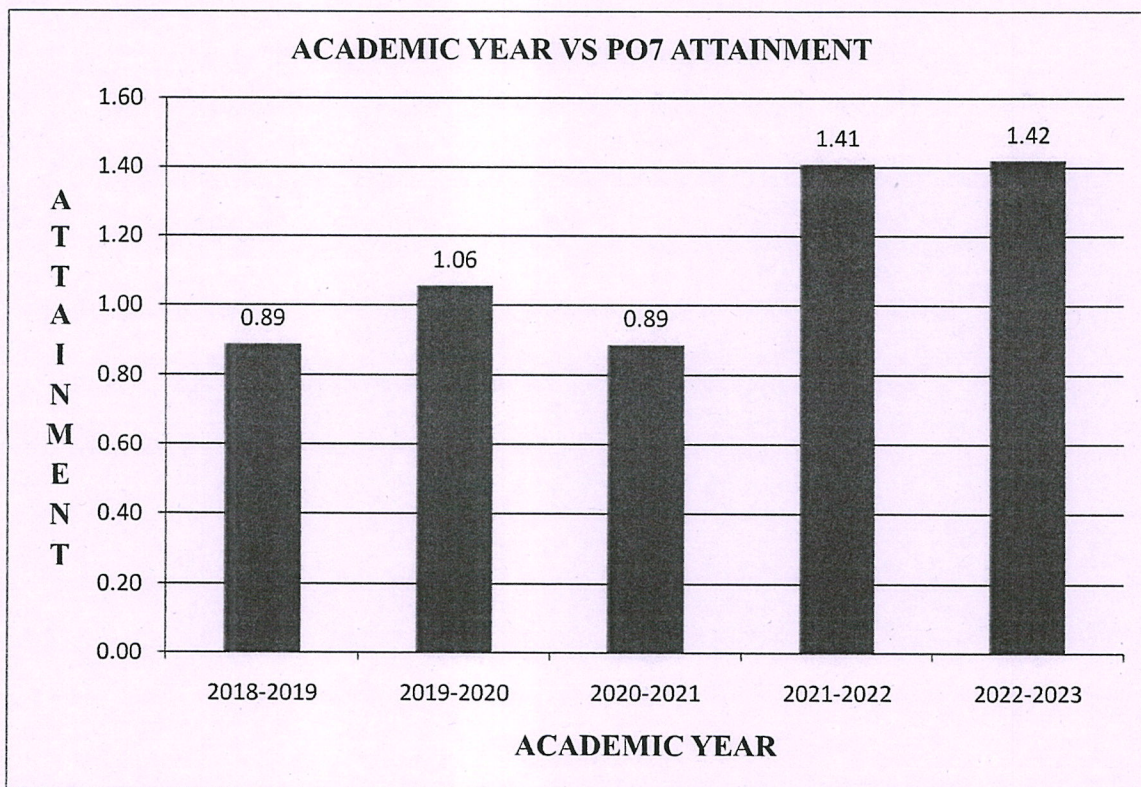

Dr. **S.THILAGAVATHI** M.E., Ph.D.,
PRINCIPAL
SRI BHARATHI ENGINEERING
COLLEGE FOR WOMEN
Kaikkurchi - 622 300, Puducherry, DL.