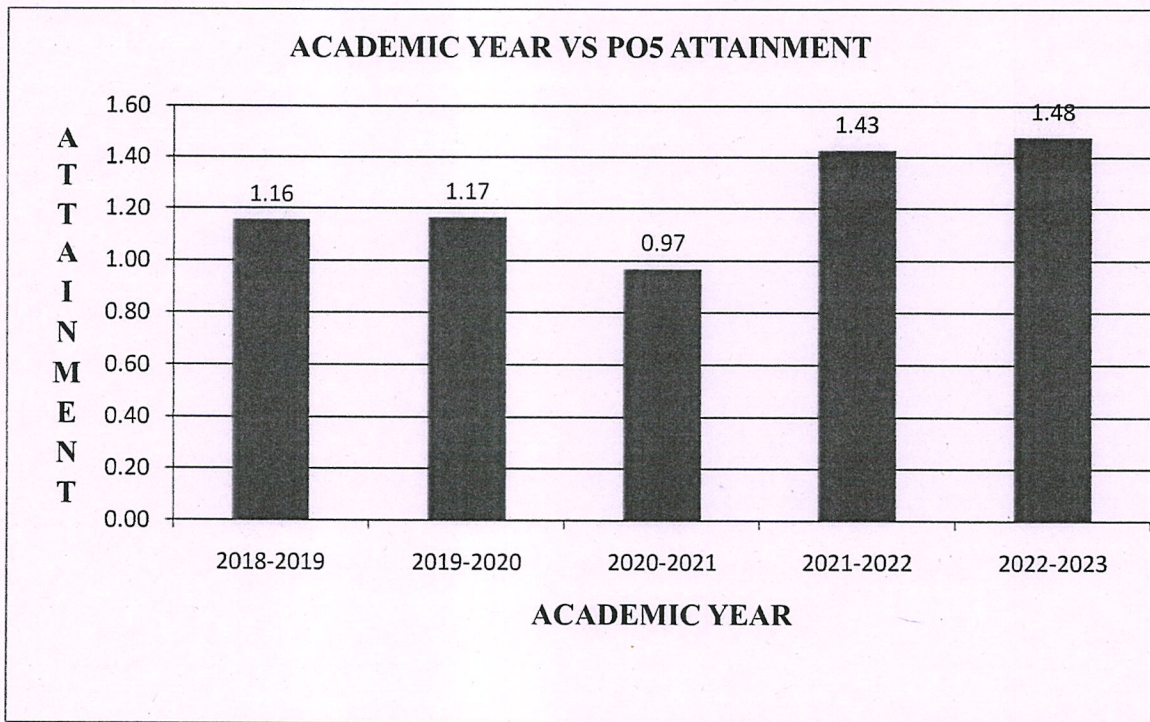

Dr. S.THILAGAVATHI M.E., Ph.D.,

PRINCIPAL

**SRI BHARATHI ENGINEERING
COLLEGE FOR WOMEN**

Kaikkurchi - 622 303, Pudukkottai Dt.