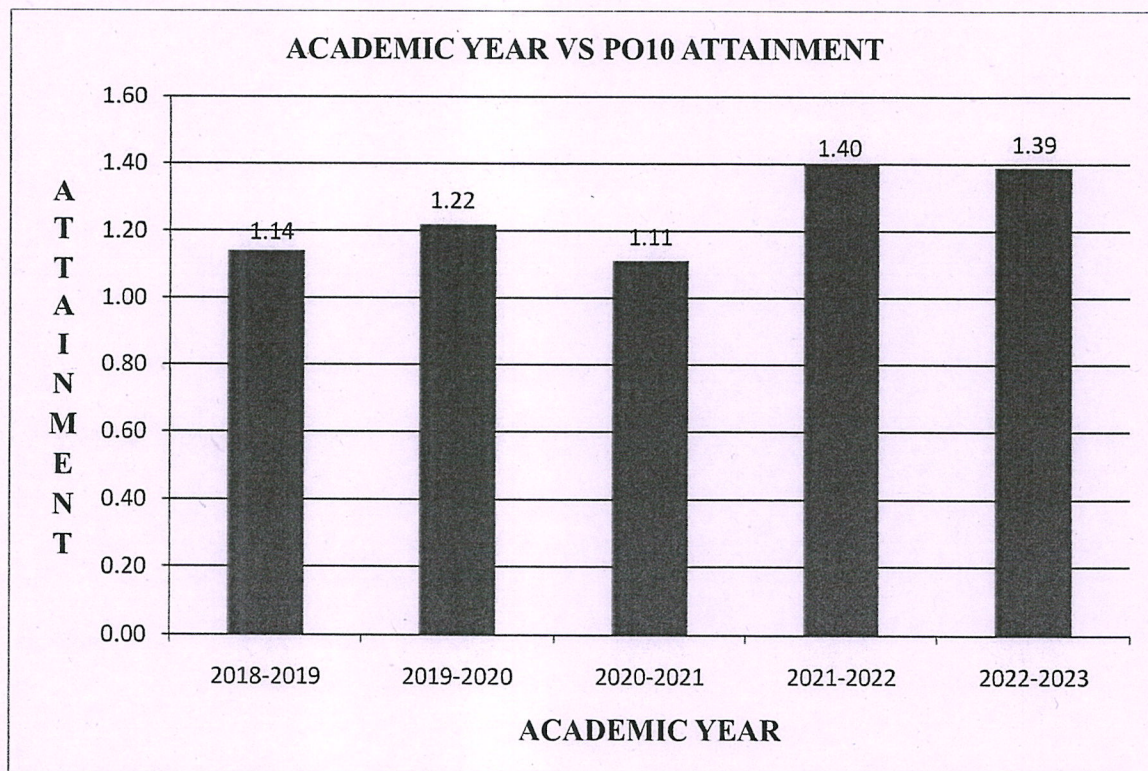

Dr. S.THILAGAVATHI M.E., Ph.D.
PRINCIPAL
SRI BHARATHI ENGINEERING
COLLEGE FOR WOMEN
Kaikkurchi - 622 303, Pudukkottai Dt.