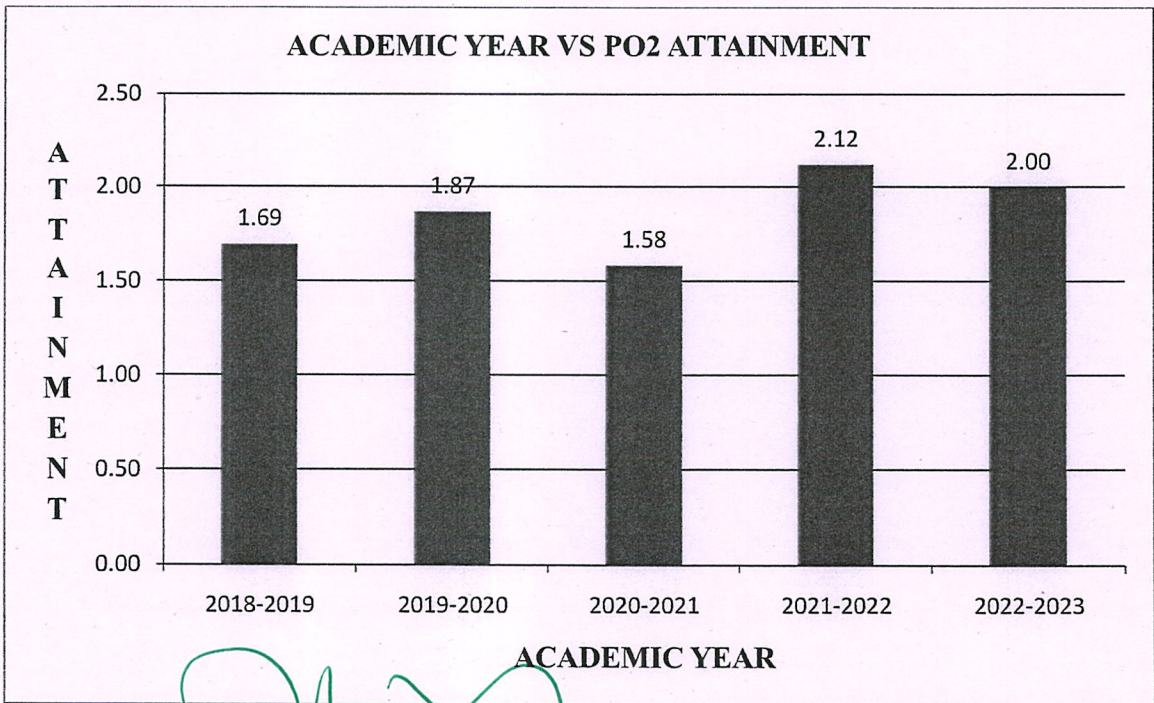

SRI BHARATHI ENGINEERING COLLEGE FOR WOMEN
(Approved by AICTE, New Delhi and Affiliated to Anna University, Chennai)
KAIKKURICHI, PUDUKKOTTAI-622-303

DEPARTMENT OF ELECTRICAL AND ELECTRONICS ENGINEERING

OVERALL ATTAINMENT FOR FIVE YEARS

ATTAINMENT	ACADEMIC YEARS				
	2018-2019	2019-2020	2020-2021	2021-2022	2022-2023
PO1	1.90	2.28	1.92	2.43	2.23
PO2	1.69	1.87	1.58	2.12	2.00
PO3	1.59	1.57	1.40	1.81	1.76
PO4	1.17	1.28	1.18	1.51	1.58
PO5	1.16	1.17	0.97	1.43	1.48
PO6	1.18	1.26	1.41	1.69	1.60
PO7	0.89	1.06	0.89	1.41	1.42
PO8	1.00	1.33	1.47	1.88	1.85
PO9	1.32	1.49	1.61	1.81	1.75
PO10	1.14	1.22	1.11	1.40	1.39
PO11	1.00	1.28	1.72	1.88	1.84
PO12	1.10	1.08	1.00	1.19	1.18
PSO1	1.90	2.09	1.75	2.42	2.24
PSO2	1.85	1.50	1.34	1.74	1.60
PSO3	1.07	1.10	1.16	1.48	1.42

Dr. S. THILAGAVATHI M.E., Ph.D.

PRINCIPAL

SRI BHARATHI ENGINEERING
COLLEGE FOR WOMEN

Kaikkurichi - 622 303, Pudukkottai Dt.

Dr. S.THILAGAVATHI M.E., Ph.D.,
PRINCIPAL
SRI BHARATHI ENGINEERING
COLLEGE FOR WOMEN
Kaikkurchi - 622 303, Pudukkottai Dt.