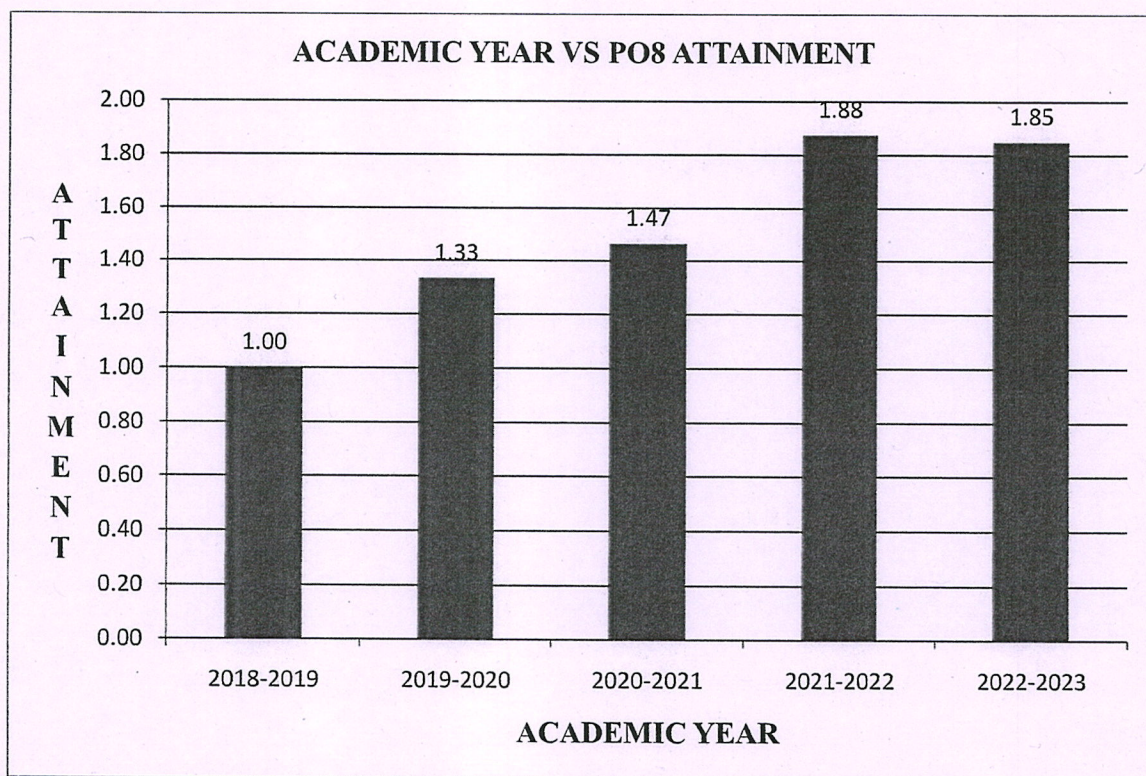

Dr. **S.THILAGAVATHI** M.E., Ph.D.,
PRINCIPAL
SRI BHARATHI ENGINEERING
COLLEGE FOR WOMEN
Kaikkurchi - 622 300, Puducherry, DL.