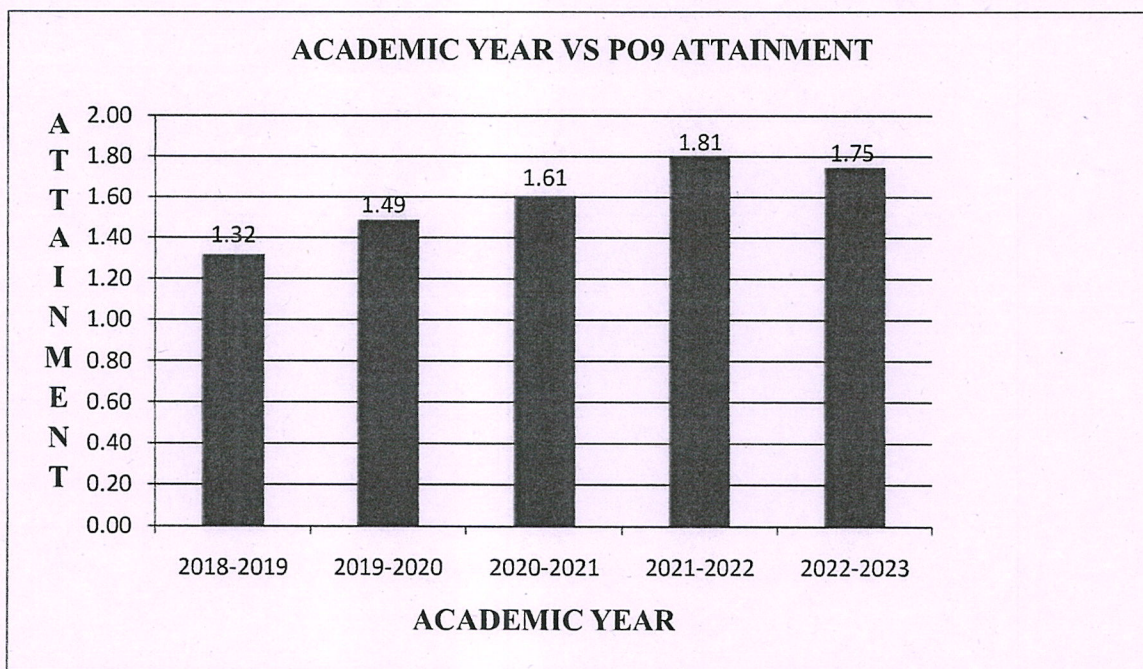

Dr. S.THILAGAVATHI M.E., Ph.D.
PRINCIPAL
SRI BHARATHI ENGINEERING
COLLEGE FOR WOMEN
Kaikkurchi - 622 303, Pudukkottai Dt.