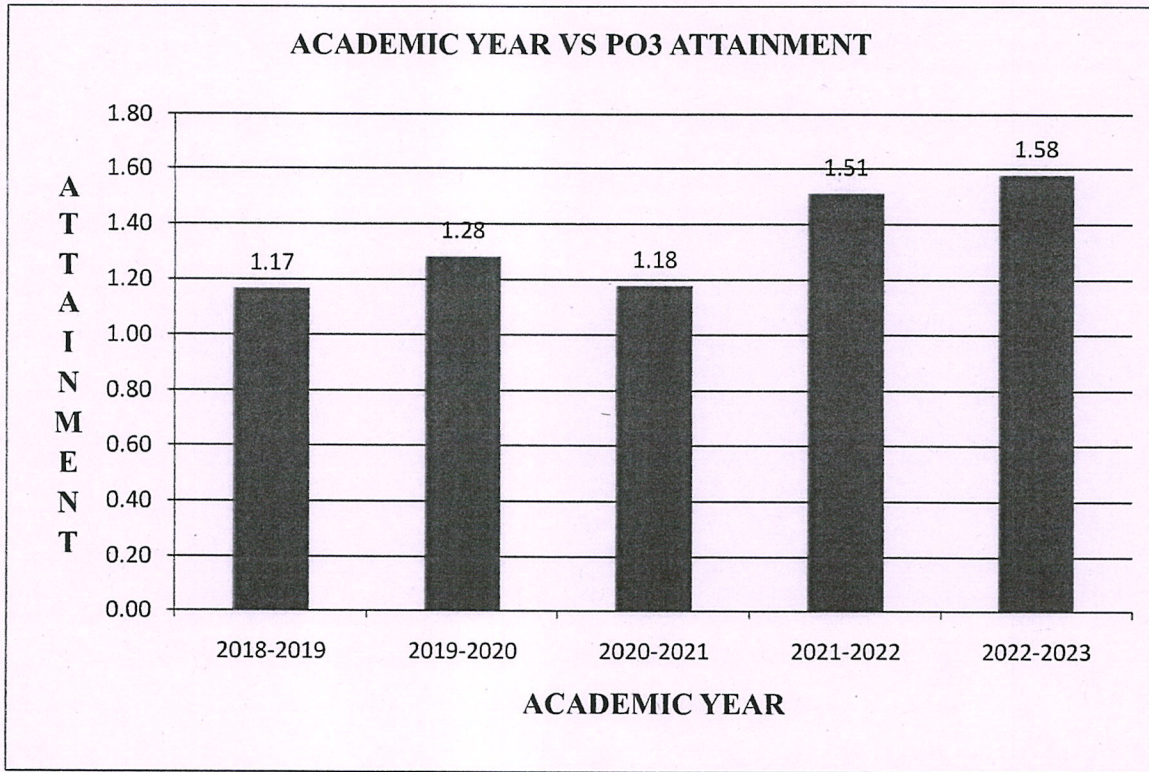

Dr. S.THILAGAVATHI M.E., Ph.D.,
PRINCIPAL
SRI BHARATHI ENGINEERING
COLLEGE FOR WOMEN
Kaikkurchi - 622 303, Pudukkottai Dt.