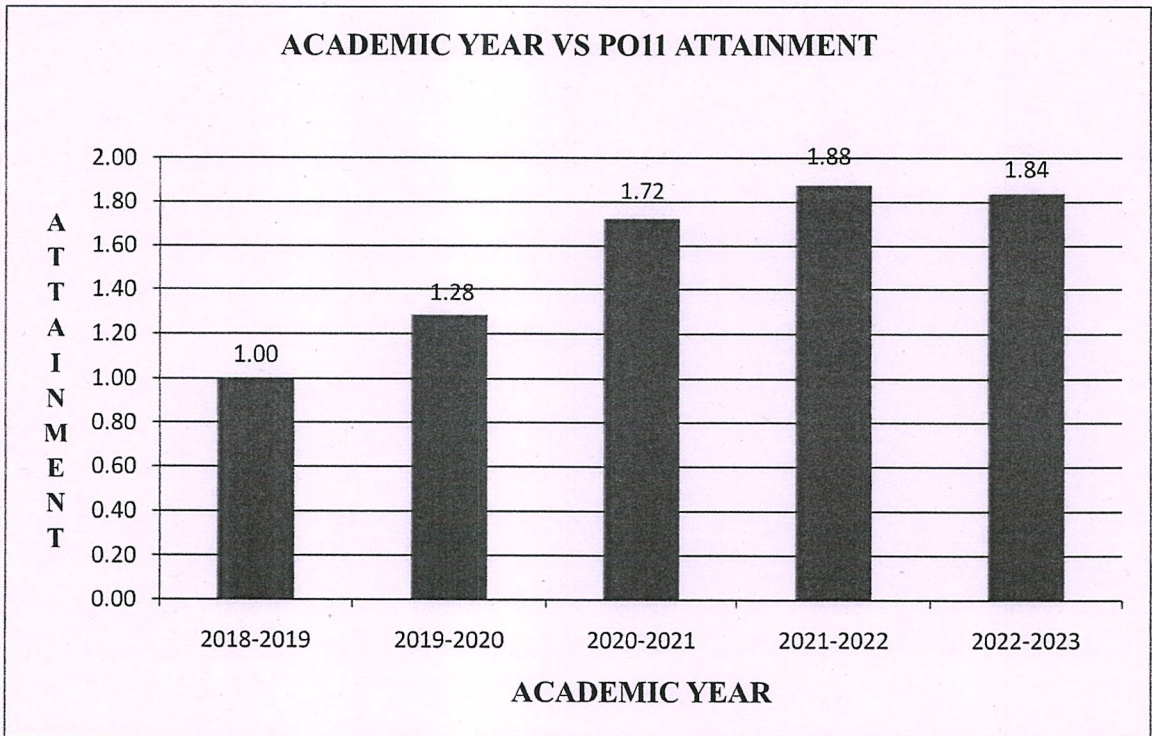

Dr. S.THILAGAVATHI M.E., Ph.D.,
PRINCIPAL
SRI BHARATHI ENGINEERING
COLLEGE FOR WOMEN
Kaikkurchi - 622 303, Pudukkottai Dt.