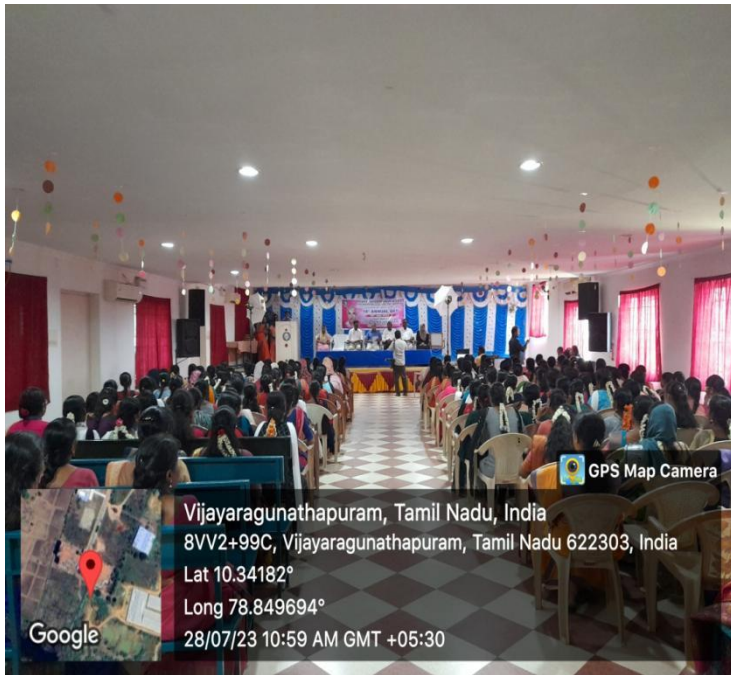

SRI BHARATHI ENGINEERING COLLEGE FOR WOMEN

(Approved by AICTE, Affiliated to Anna University, Chennai, India)

Kaikkurichi, Pudukkottai – 622 303

6. SEMINAR HALLS SEMINAR HALL-I

SEMINAR HALL-II