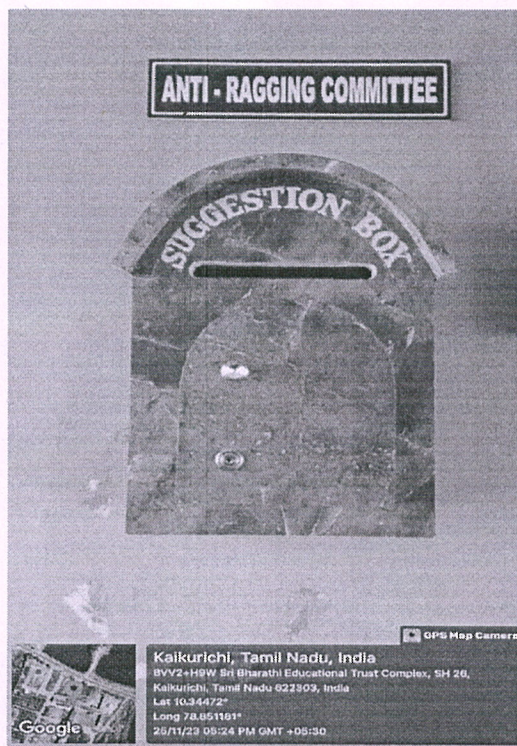

SRI BHARATHI ENGINEERING COLLEGE FOR WOMEN

(Approved by AICTE, Affiliated to Anna University, Chennai, India)

Kaikkurichi, Pudukkottai – 622 303

ANTI-RAGGING COMMITTEE

Anti Ragging suggestion box is located in main block for submitting offline grievances. The committee members will resolve with appropriate action within five working days.

Dr. **S. THILAGAVATHI M.E., Ph.D.,**
PRINCIPAL
SRI BHARATHI ENGINEERING
COLLEGE FOR WOMEN
Kaikkurichi - 622 303, Pudukkottai Dt.