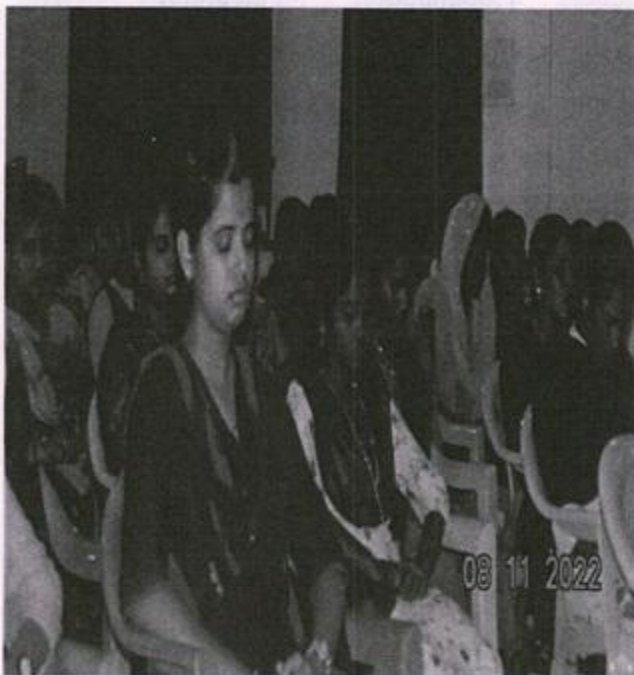

Dr. S. THILAGAVATHI M.E., Ph.D.,
PRINCIPAL
SRI BHARATHI ENGINEERING
COLLEGE FOR WOMEN
Kalkkurchi - 622 303, Pudukkottai Dt.

PRINCIPAL
PRINCIPAL
SRI BHARATHI ENGINEERING
COLLEGE FOR WOMEN
KAIKKURICHI - 622 303.
PUDUKKOTTAI DISTRICT