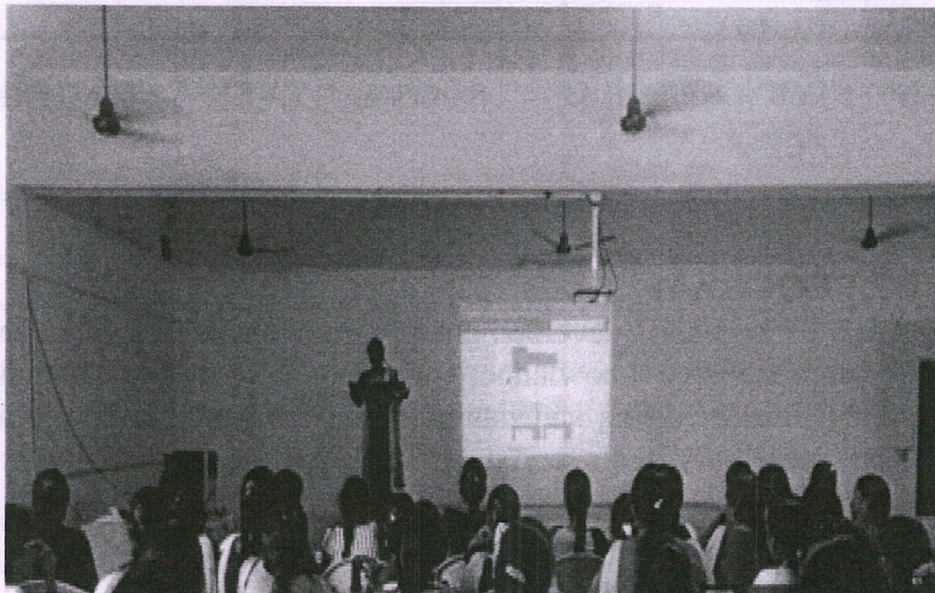

PHOTOGRAPHS

[Handwritten Signature]
HOD/CSE

HOD / CSE
SRI BHARATHI ENGINEERING
COLLEGE FOR WOMEN
KAIKKURCHI,
PUDUKKOTTAI - 622 303

[Handwritten Signature]
Dr. S. THILAGAVATHI M.E., Ph.D.,
PRINCIPAL

SRI BHARATHI ENGINEERING
COLLEGE FOR WOMEN
Kaikkurchi - 622 303, Pudukkottai Dt.

[Handwritten Signature]
PRINCIPAL
PRINCIPAL

SRI BHARATHI ENGINEERING
COLLEGE FOR WOMEN
KAIKKURCHI - 622 303.
PUDUKKOTTAI DISTRICT