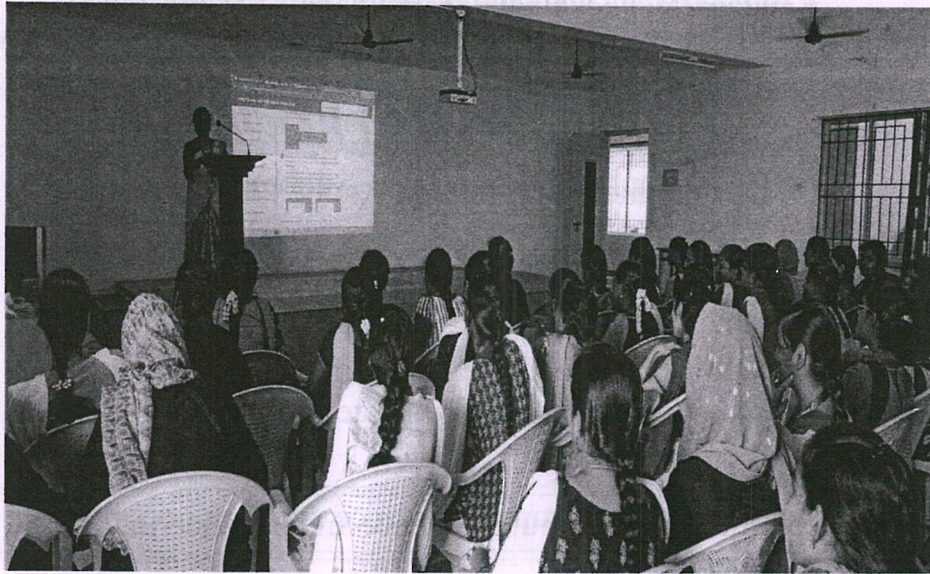

PHOTOGRAPHS

[Handwritten Signature]
HOD/CSE

HOD / CSE
SRI BHARATHI ENGINEERING
COLLEGE FOR WOMEN
KAIKKURCHI,
PUDUKKOTTAI - 622 303

[Handwritten Signature]
Dr. S. THILAGAVATHI M.E., Ph.D.,
PRINCIPAL

SRI BHARATHI ENGINEERING
COLLEGE FOR WOMEN
Kaikkurchi - 622 303, Pudukkottai Dt.

[Handwritten Signature]
PRINCIPAL
PRINCIPAL

SRI BHARATHI ENGINEERING
COLLEGE FOR WOMEN
KAIKKURCHI - 622 303.
PUDUKKOTTAI DISTRICT